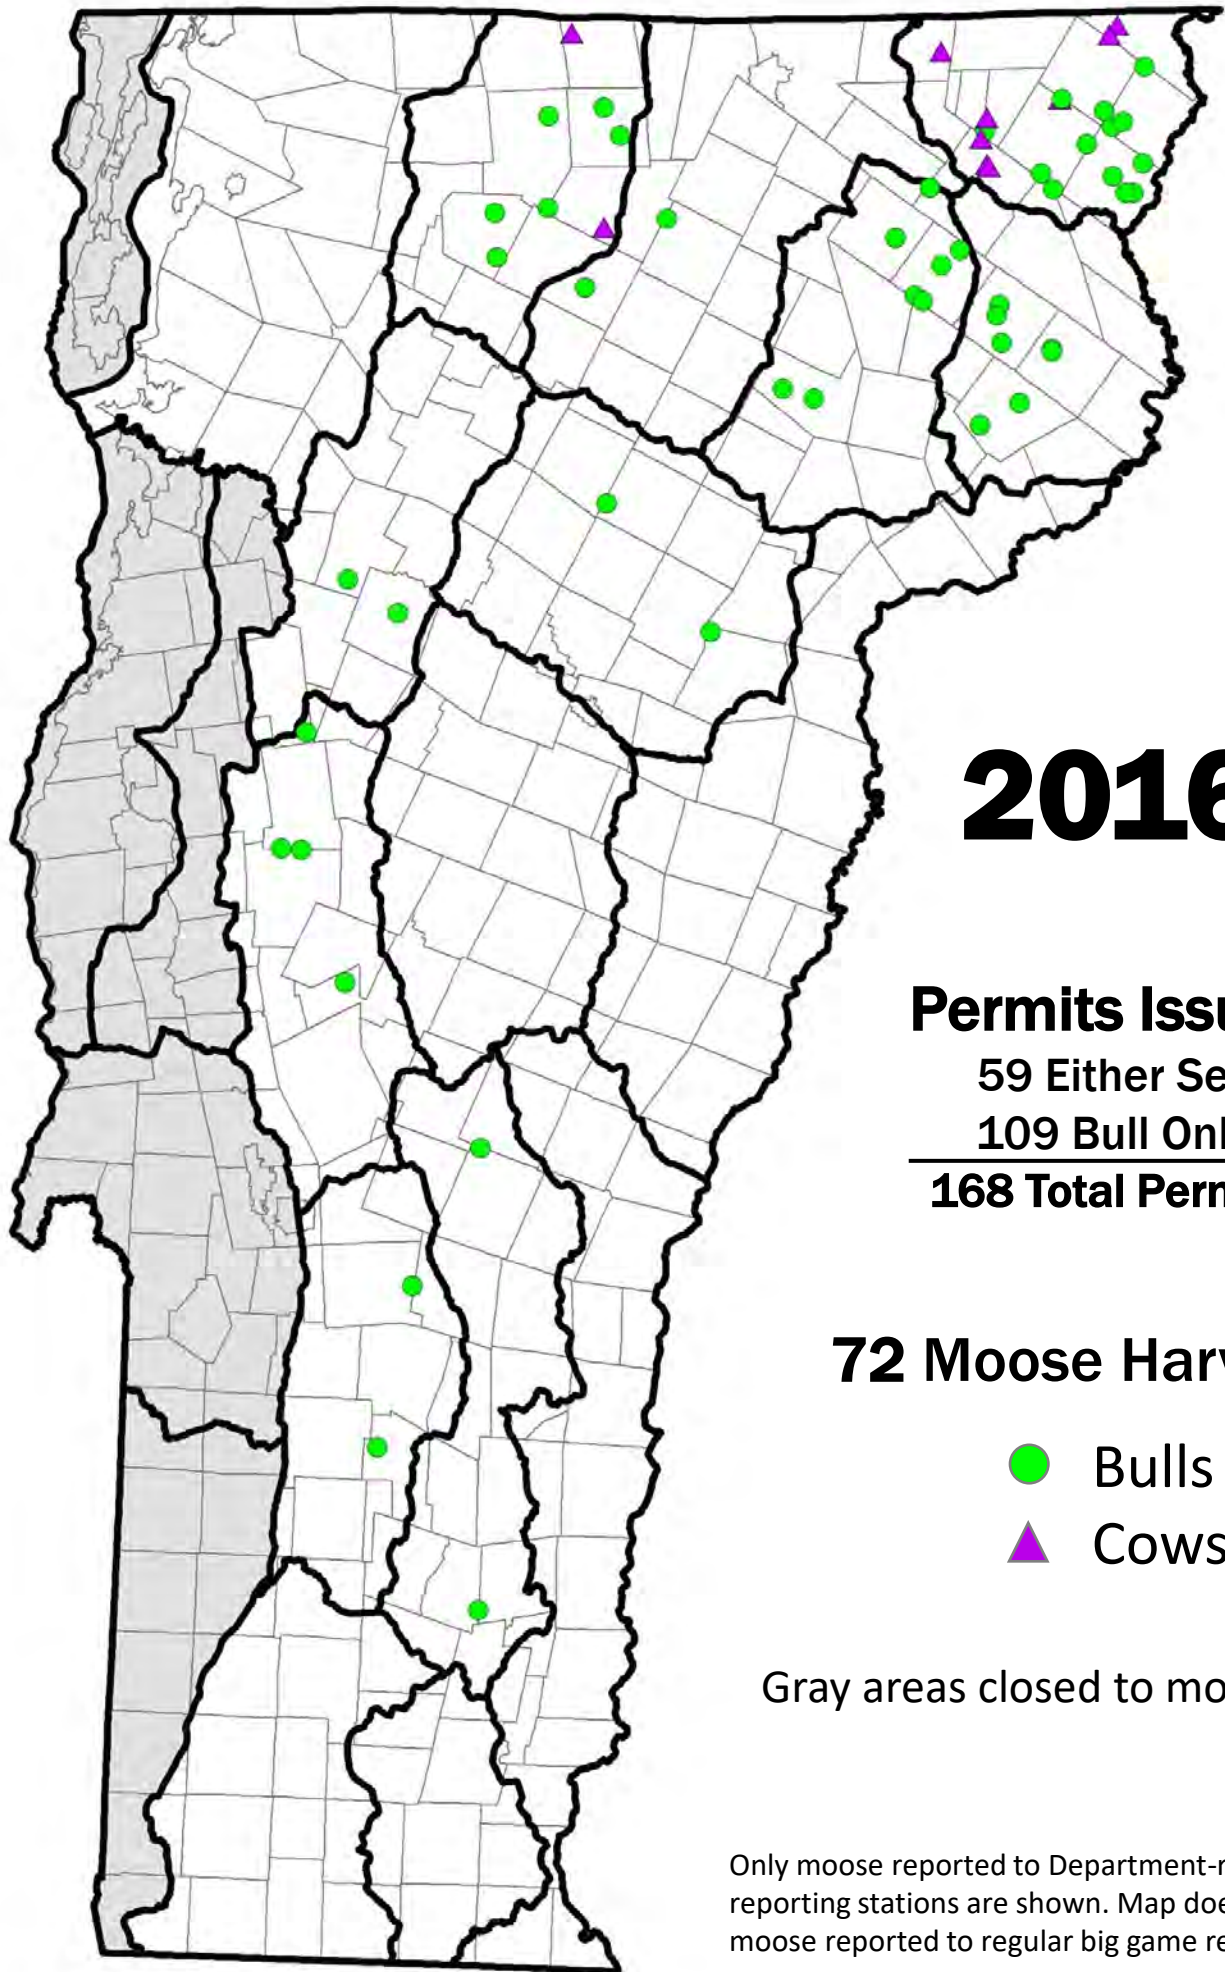

2016

Permits Issued

59 Either Sex

109 Bull Only

---

168 Total Permits

72 Moose Harvested

● Bulls

▲ Cows

Gray areas closed to moose hunting

Only moose reported to Department-run biological reporting stations are shown. Map does not show 20 moose reported to regular big game reporting stations.