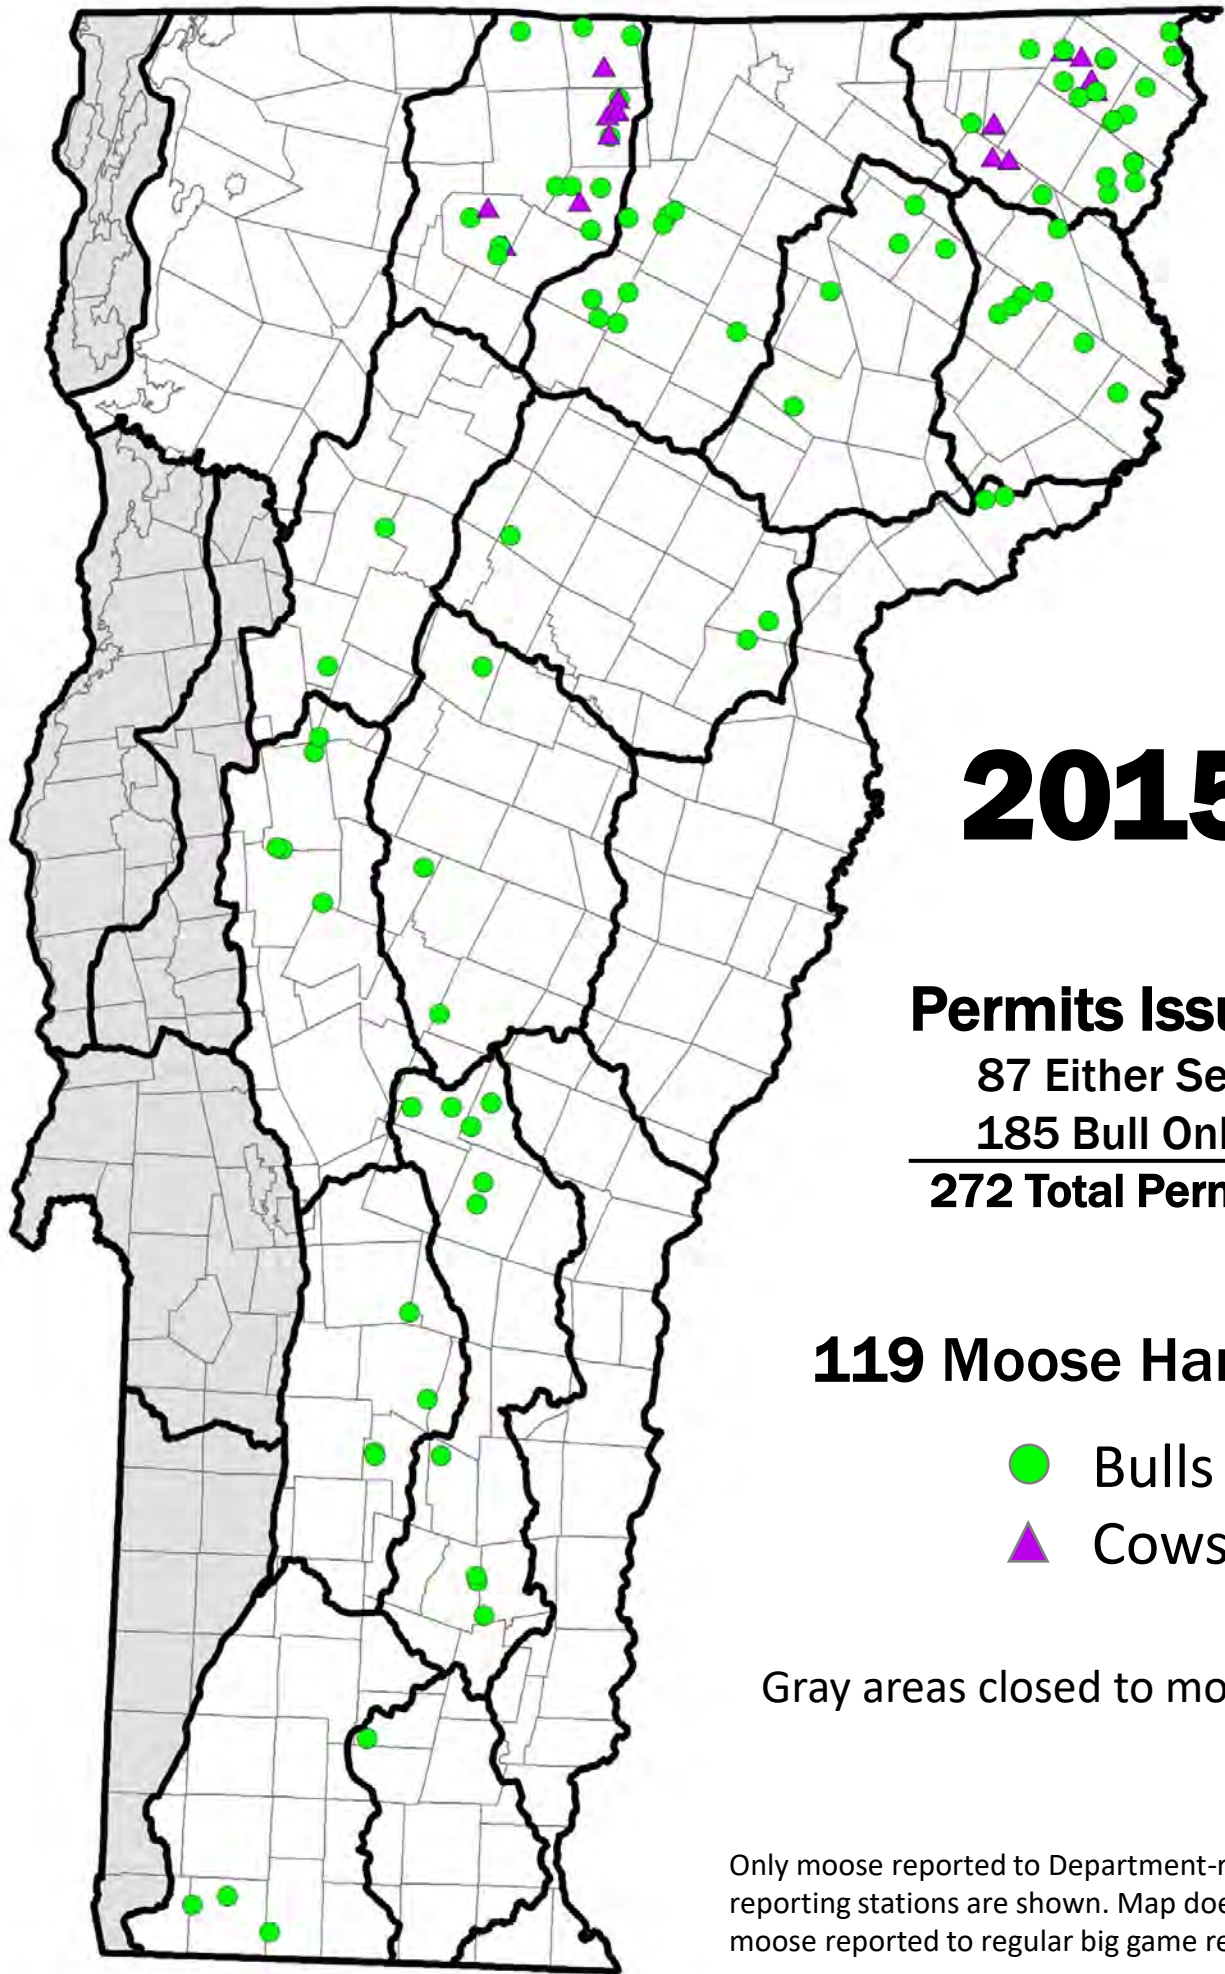

2015

Permits Issued

87 Either Sex

185 Bull Only

---

272 Total Permits

119 Moose Harvested

● Bulls

▲ Cows

Gray areas closed to moose hunting

Only moose reported to Department-run biological reporting stations are shown. Map does not show 21 moose reported to regular big game reporting stations.