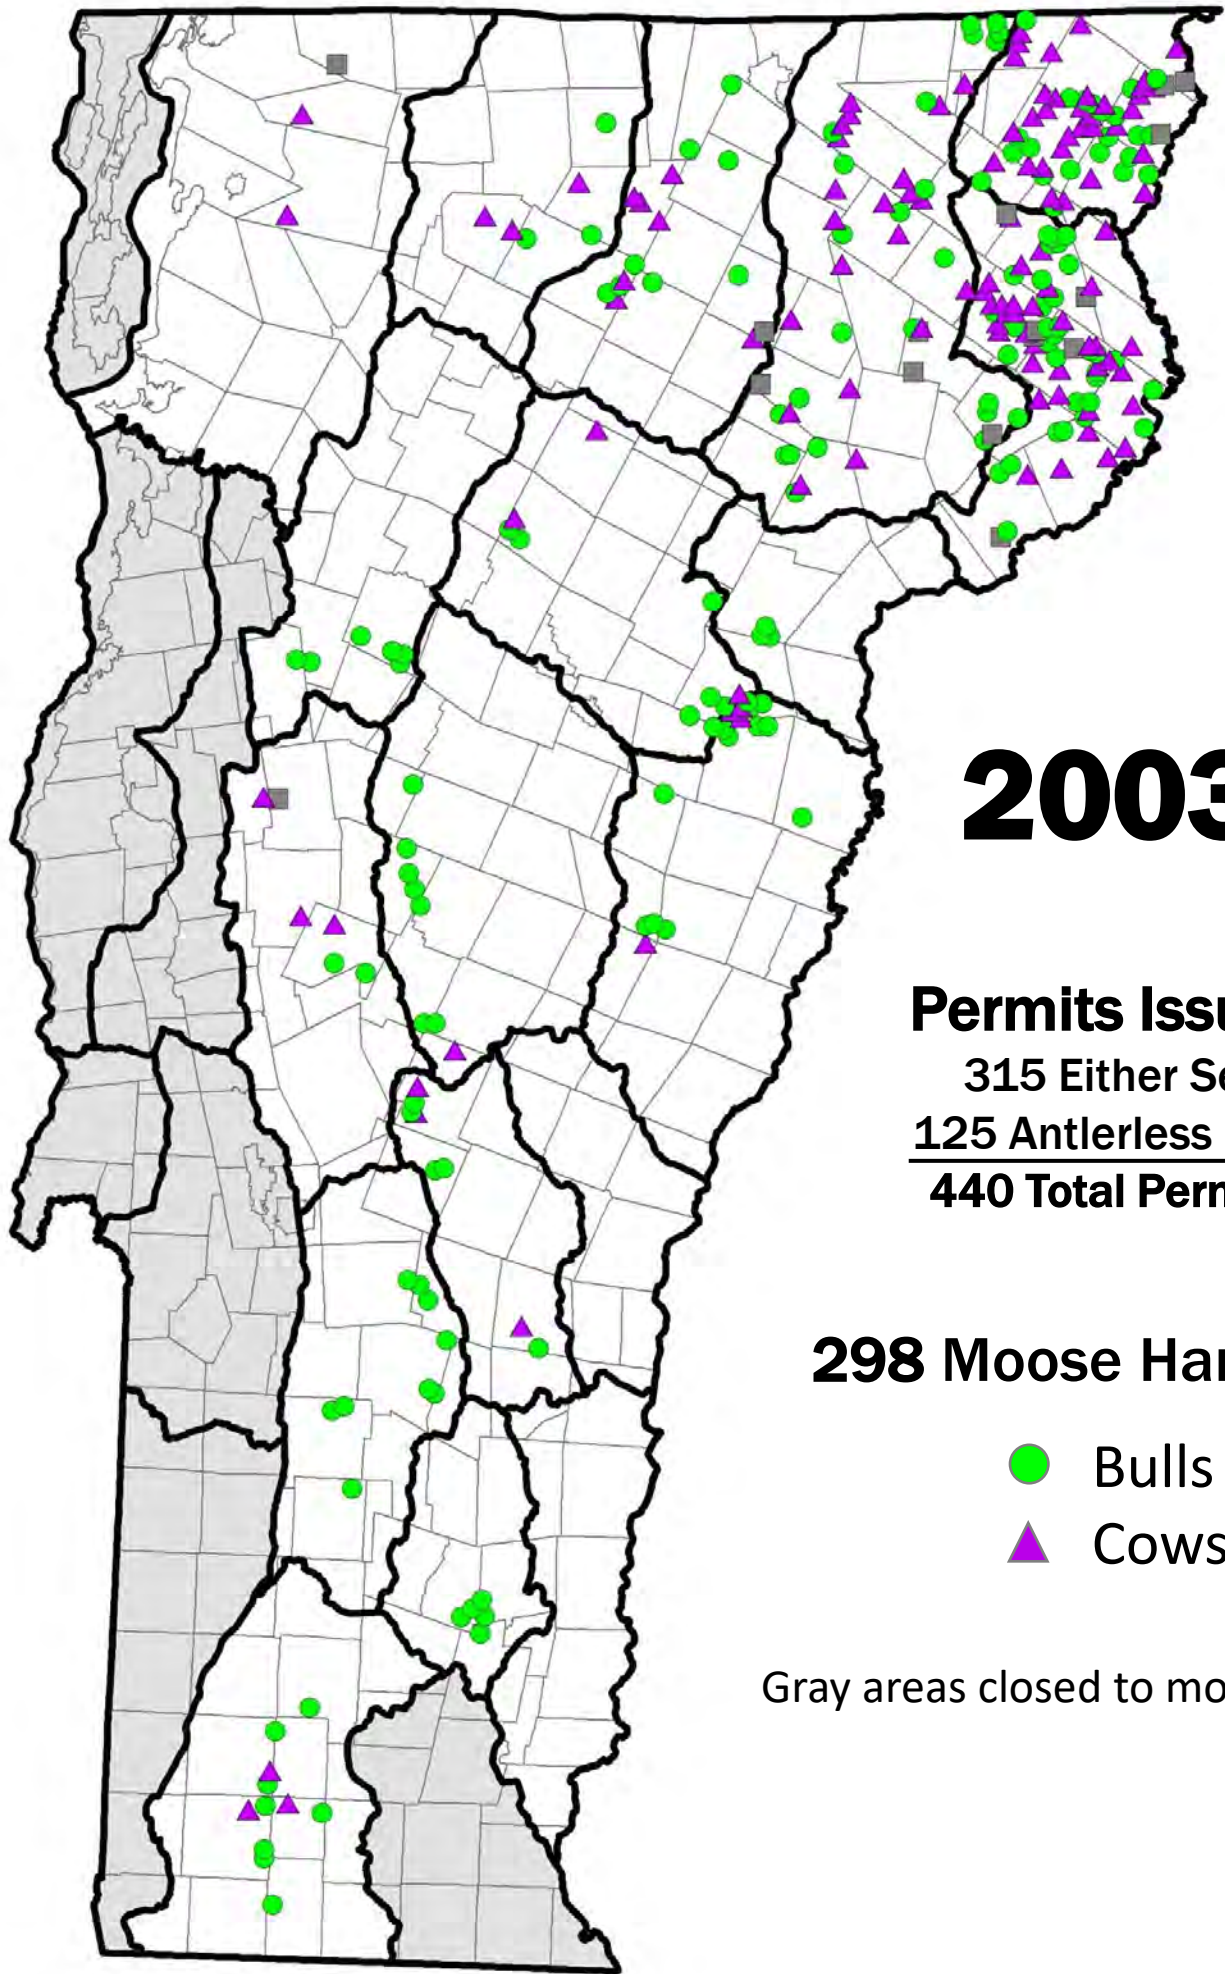

**Permits Issued**

568 Either Sex  
265 Antlerless Only  
**833 Total Permits**

**539 Moose Harvested**

● Bulls

▲ Cows

Gray areas closed to moose hunting