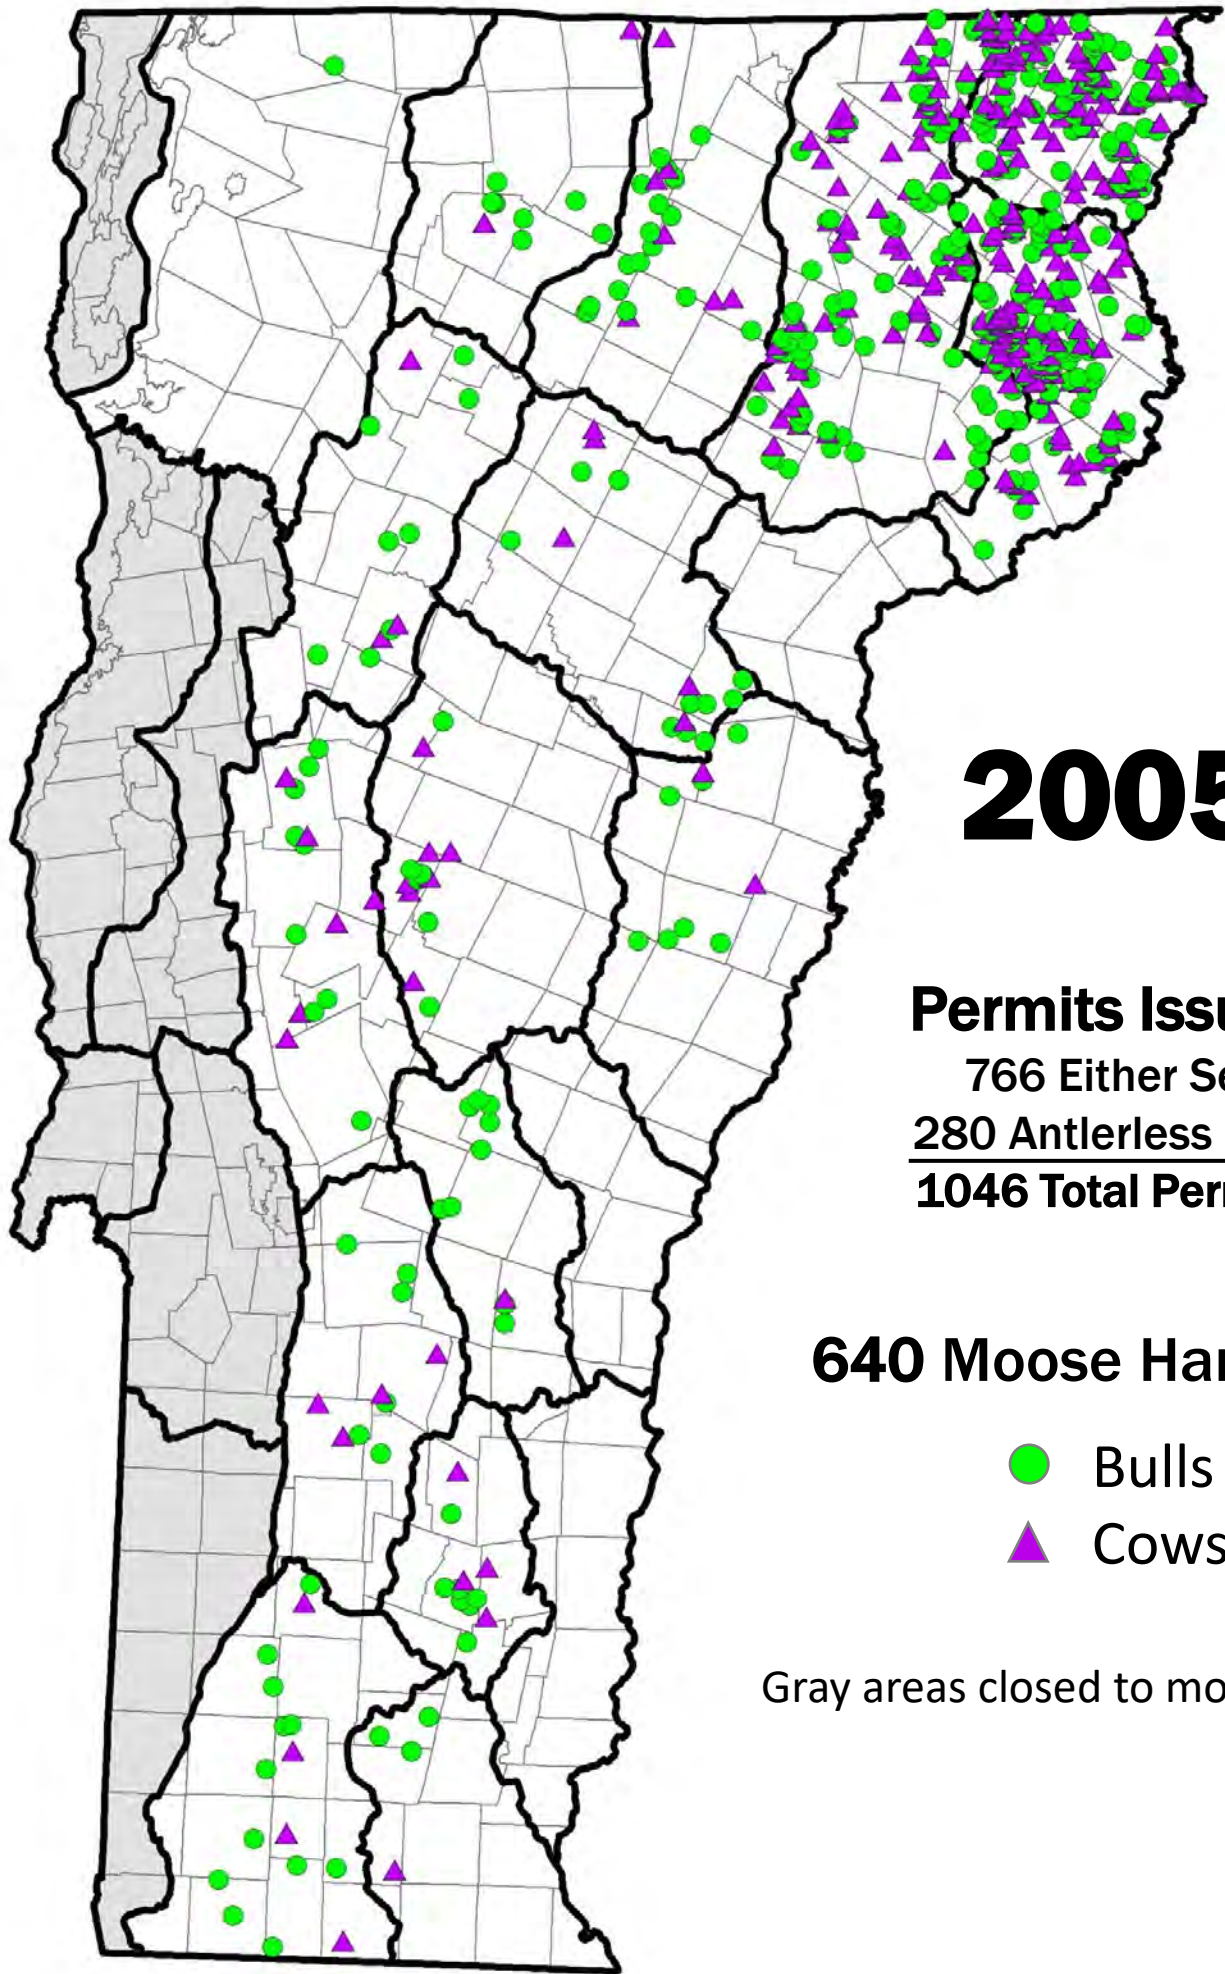

2005

Permits Issued

766 Either Sex
280 Antlerless Only
1046 Total Permits

640 Moose Harvested

● Bulls

▲ Cows

Gray areas closed to moose hunting