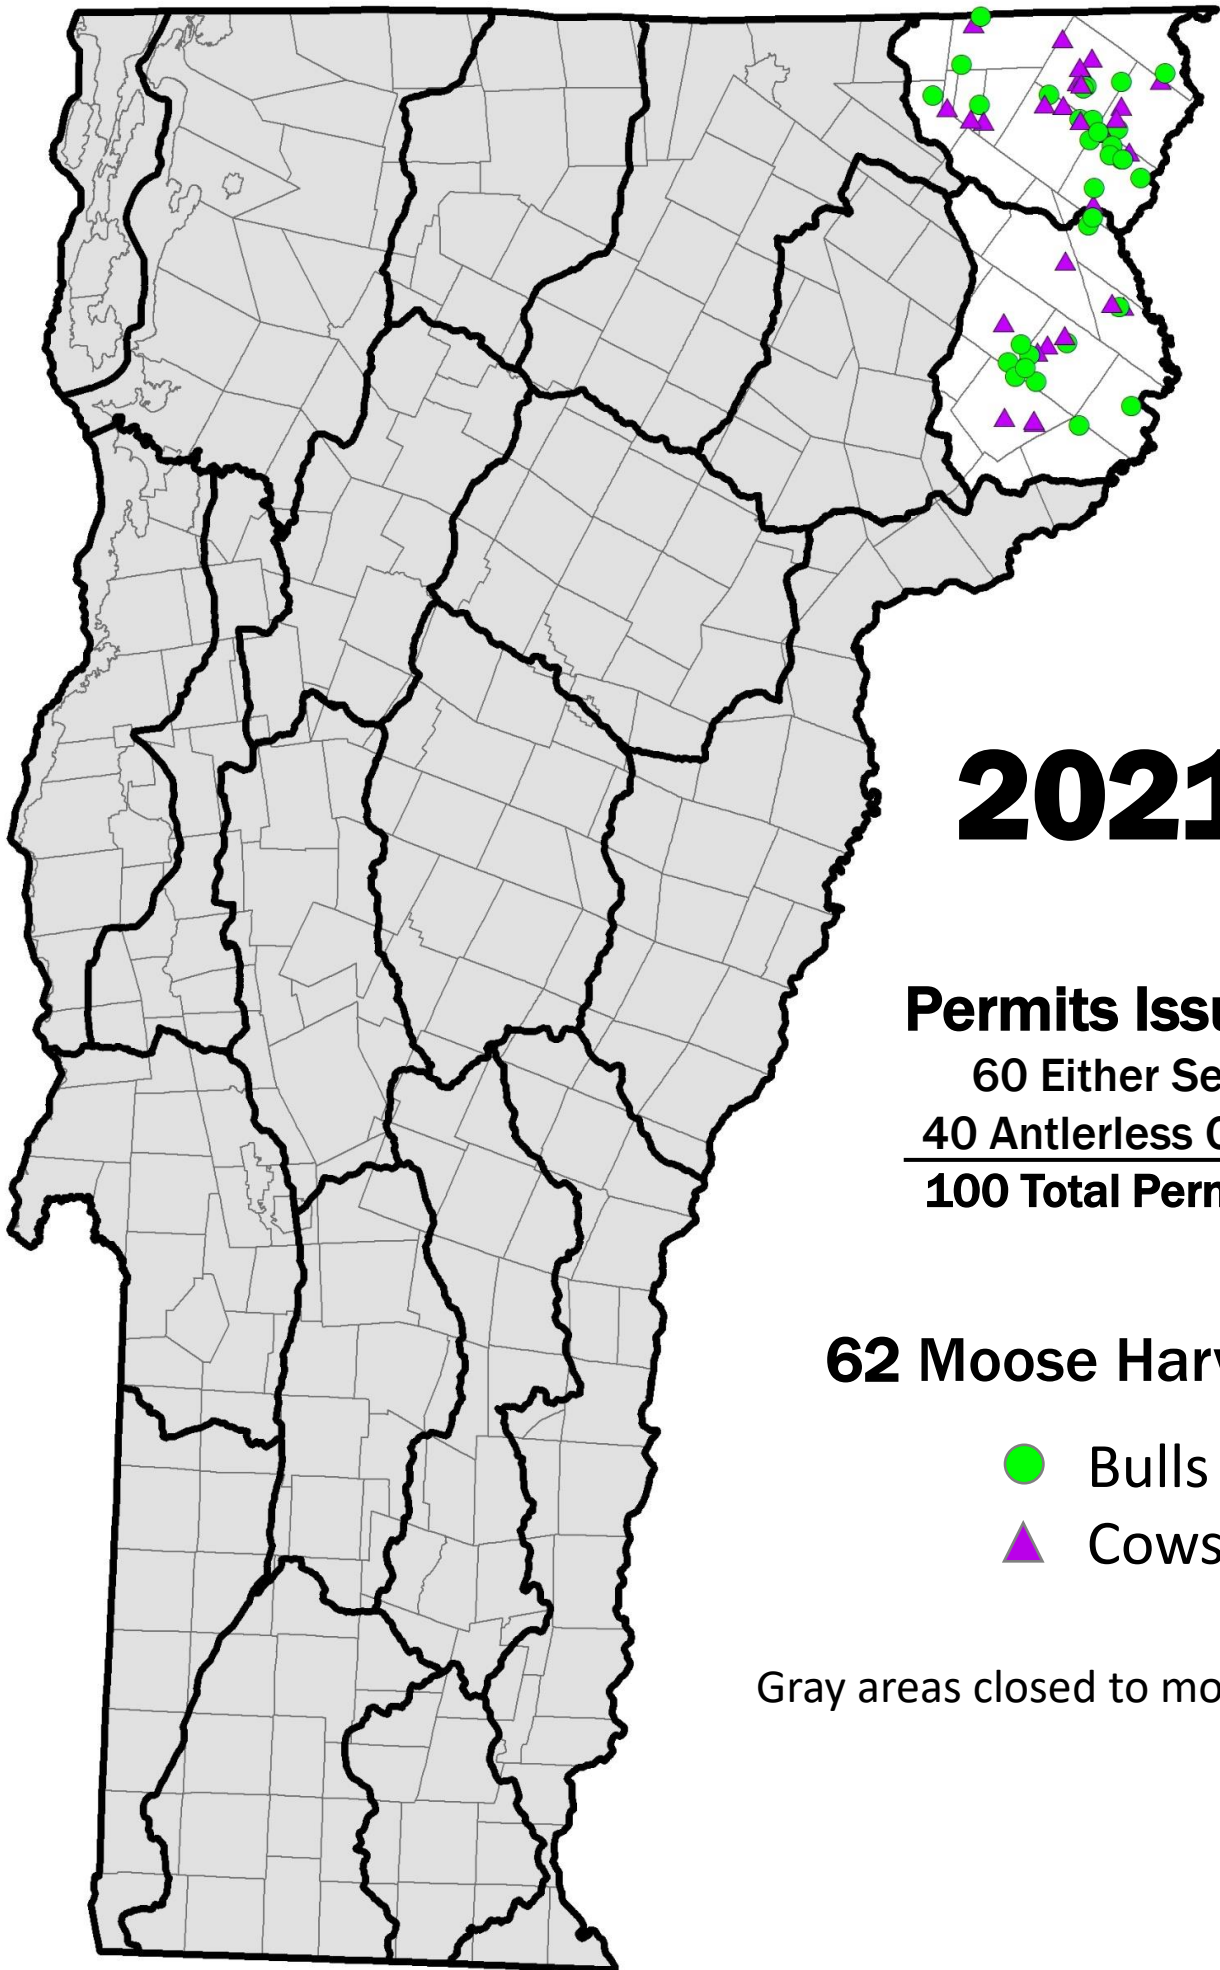

# **Geographic Distribution of Vermont's Legal Moose Harvest**

**2021 - 1993**