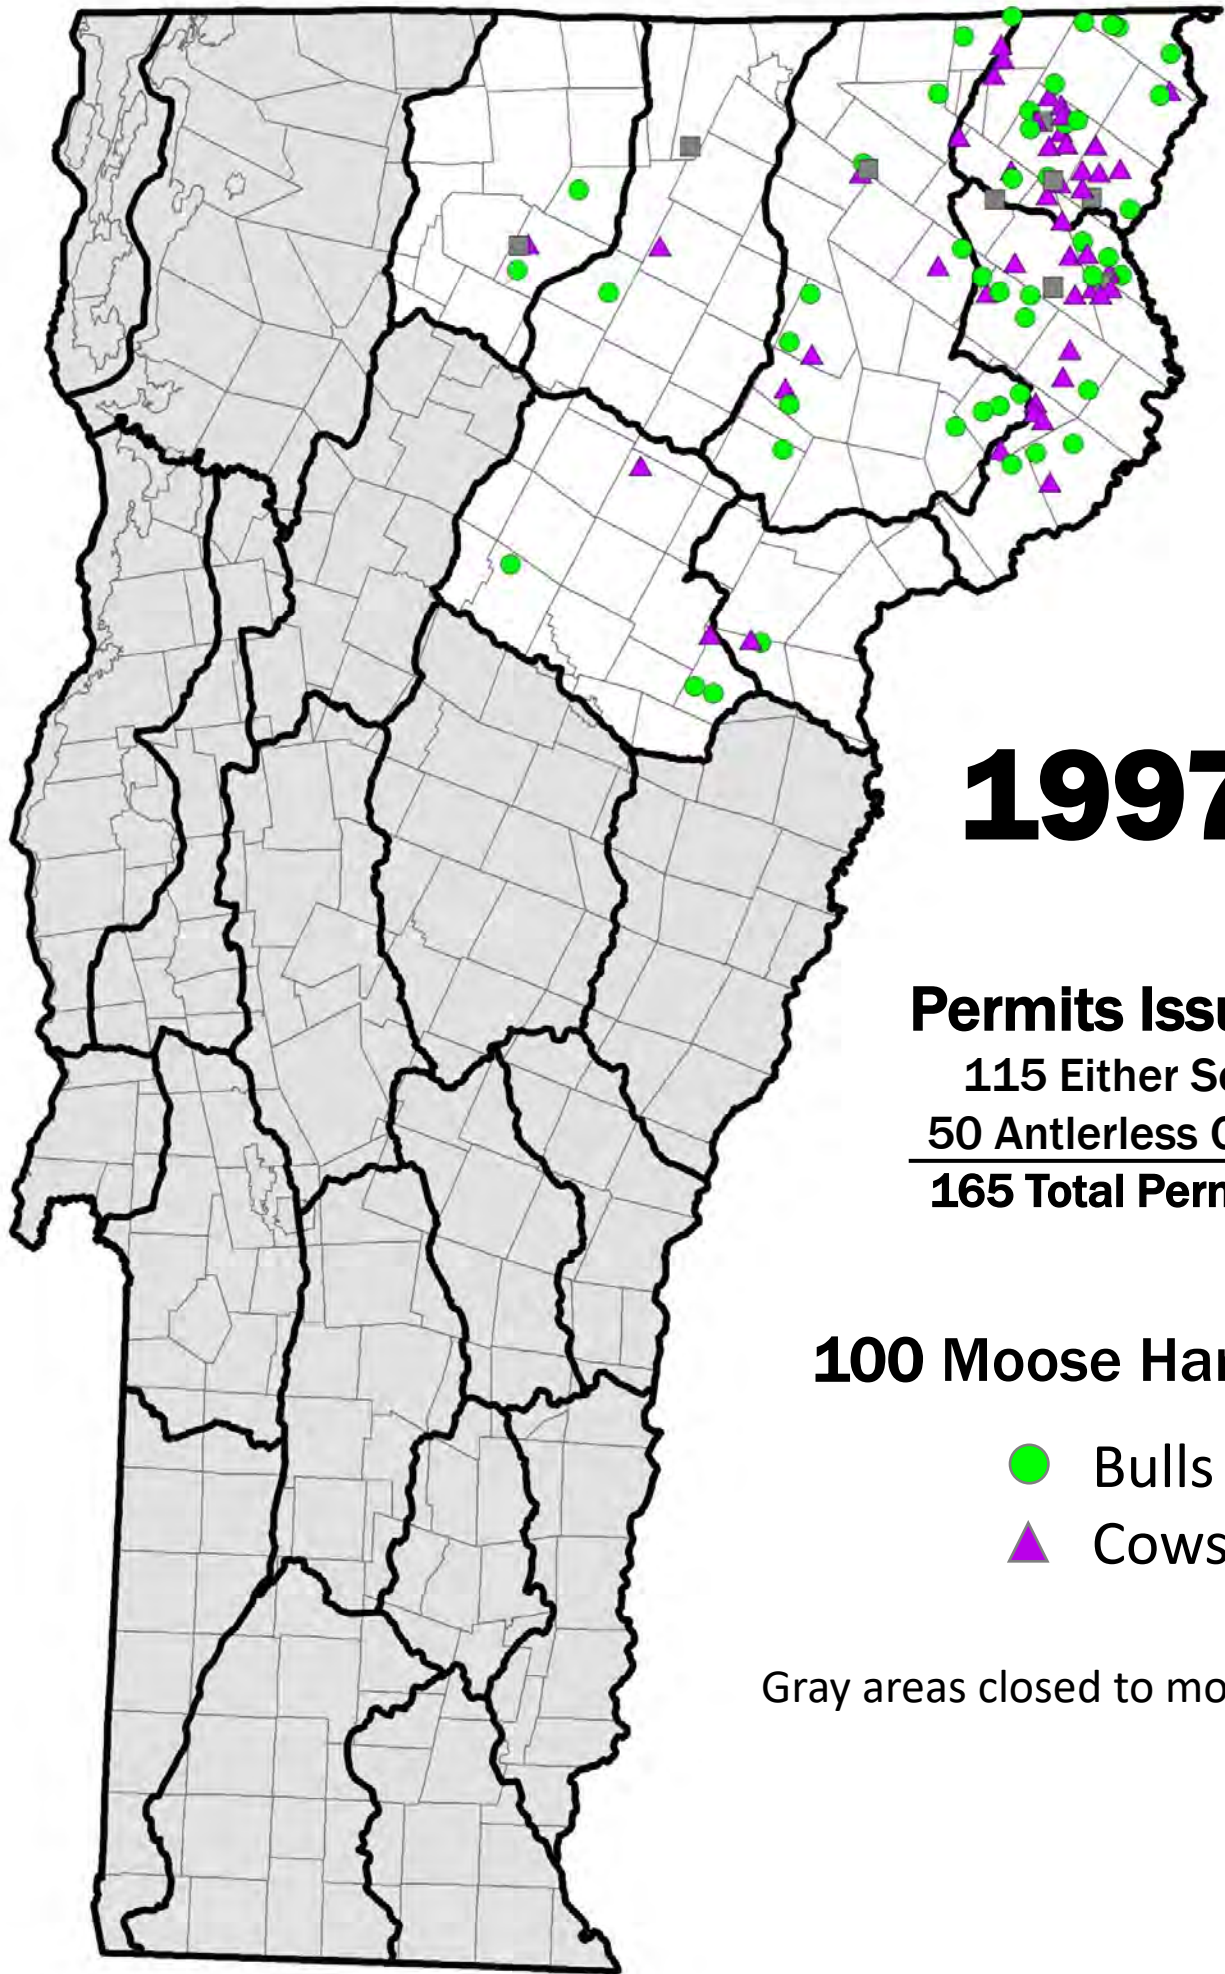

## Permits Issued

115 Either Sex

50 Antlerless Only

**165 Total Permits**

## 97 Moose Harvested

● Bulls

▲ Cows

Gray areas closed to moose hunting