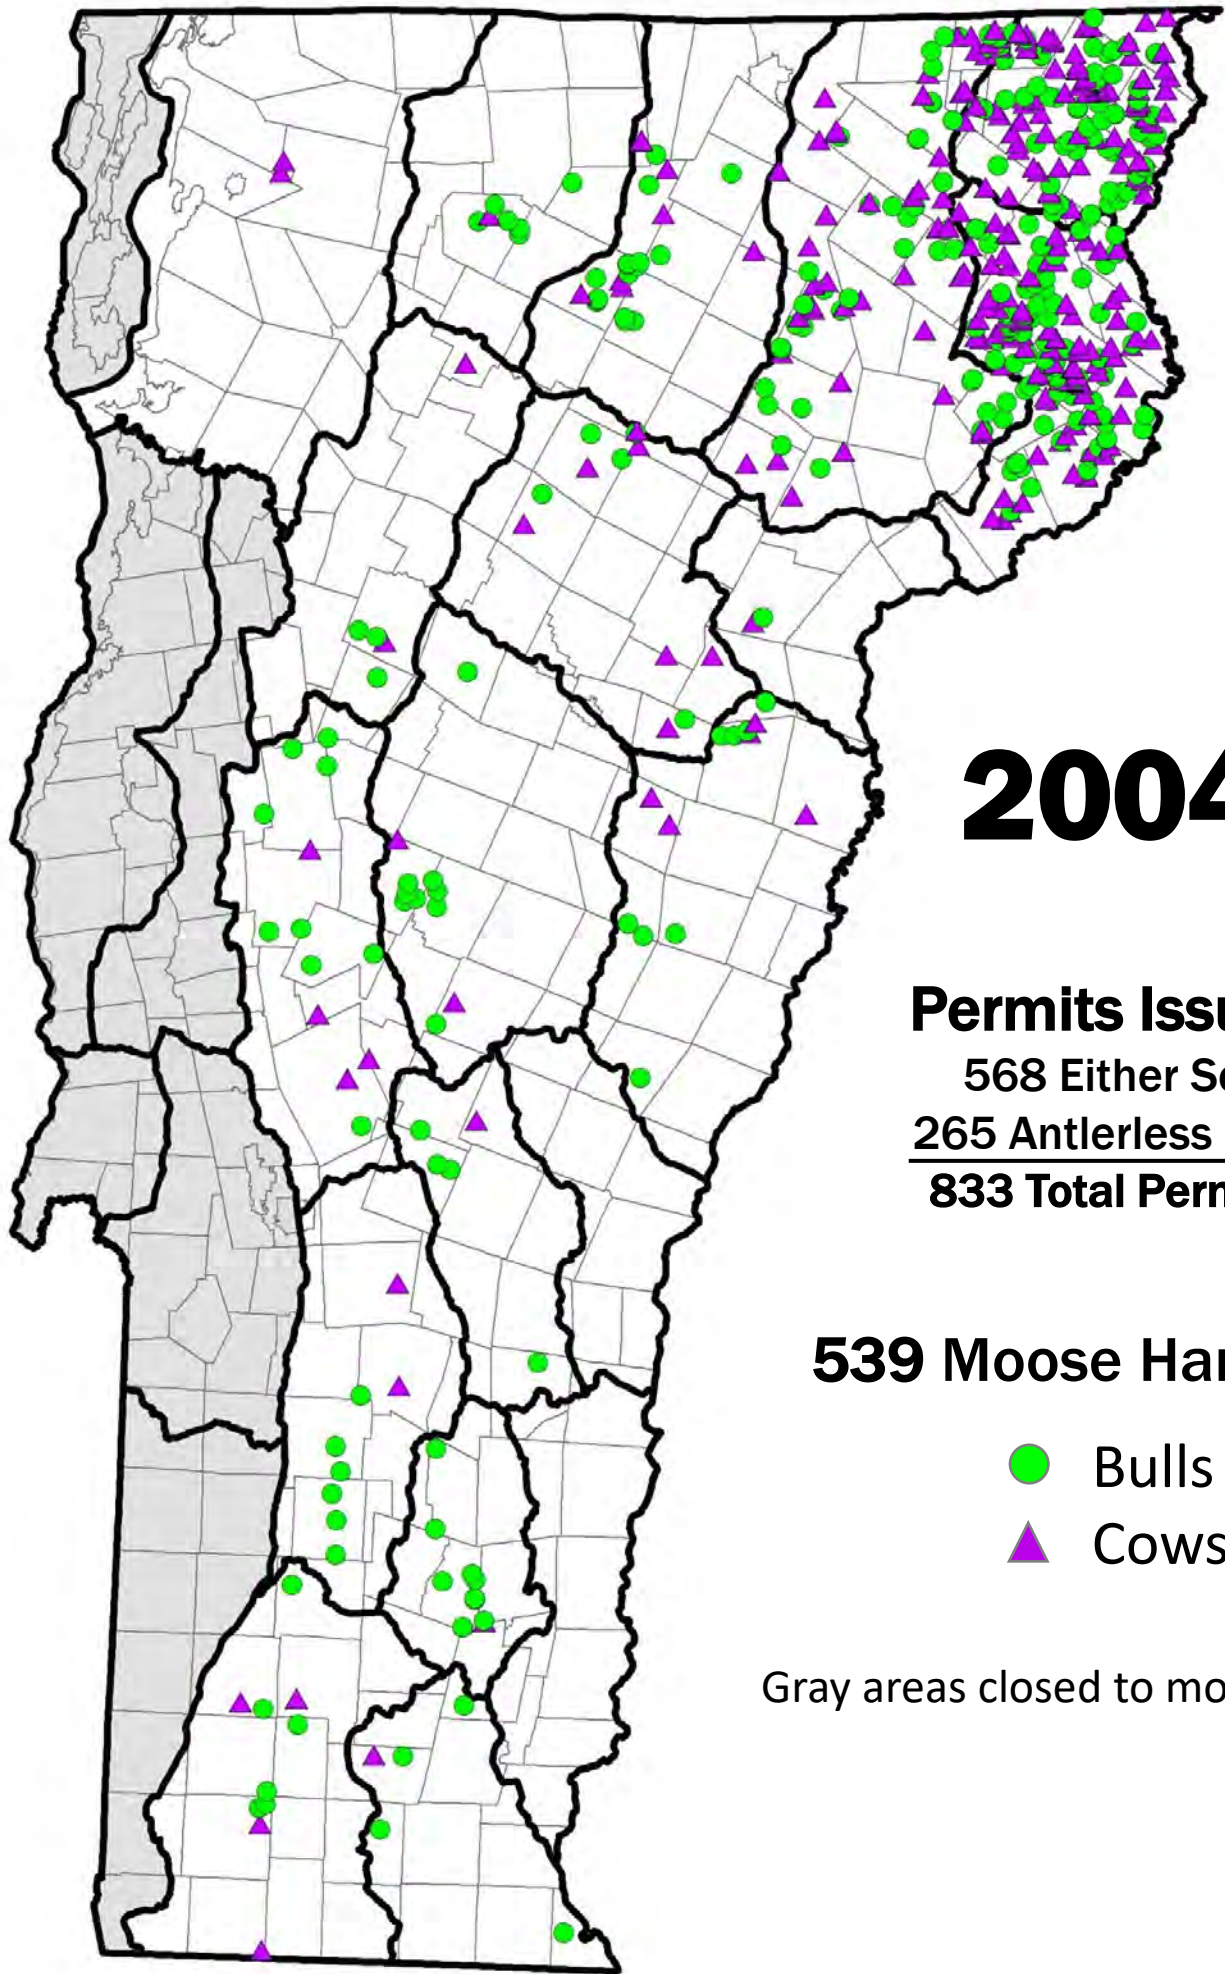

**2005**

**Permits Issued**

766 Either Sex  
280 Antlerless Only  
**1046 Total Permits**

**640 Moose Harvested**

● Bulls

▲ Cows

Gray areas closed to moose hunting

**2004**