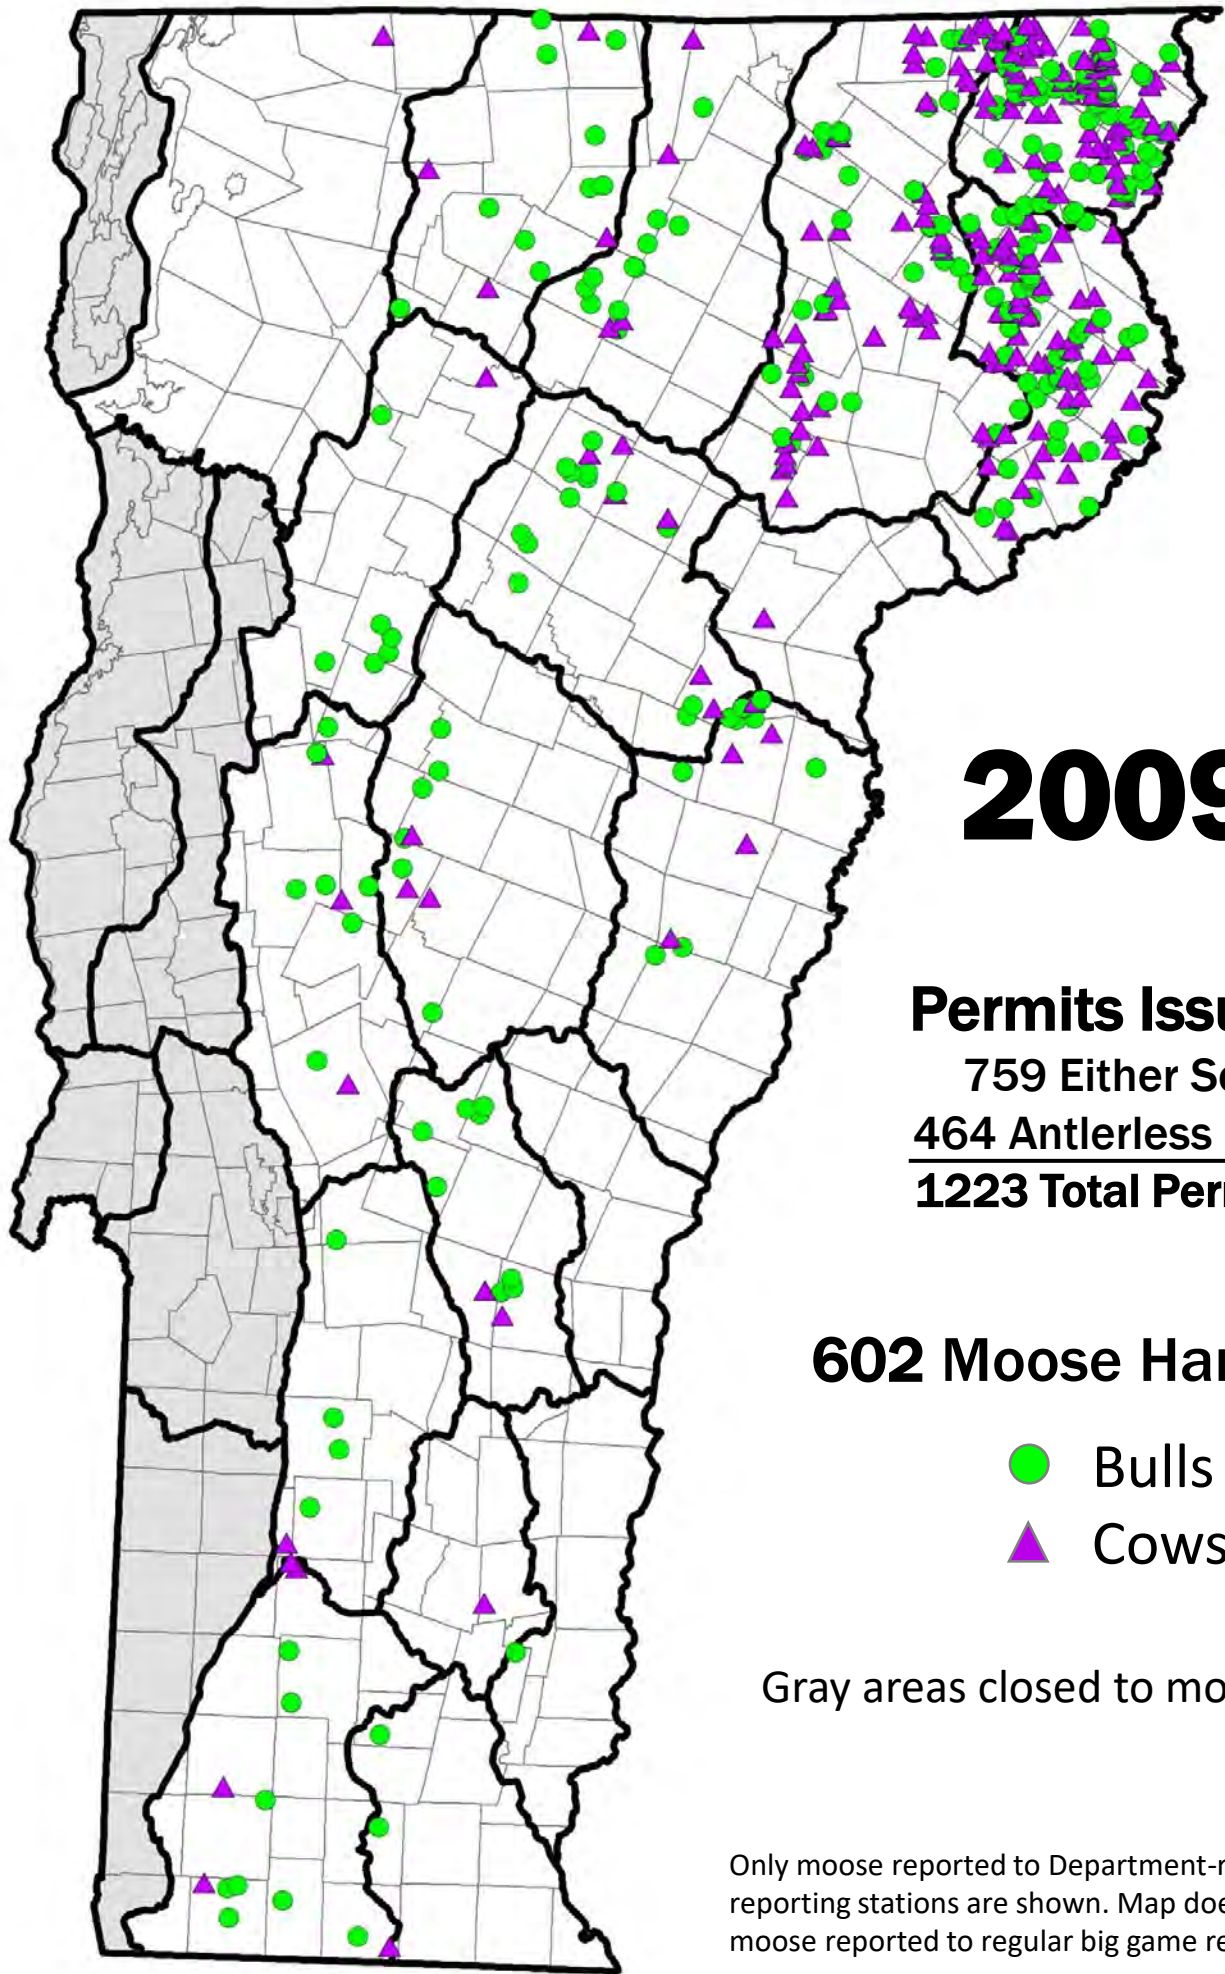

2009

Permits Issued

759 Either Sex
464 Antlerless Only
1223 Total Permits

602 Moose Harvested

● Bulls

▲ Cows

Gray areas closed to moose hunting

Only moose reported to Department-run biological reporting stations are shown. Map does not show 142 moose reported to regular big game reporting stations.