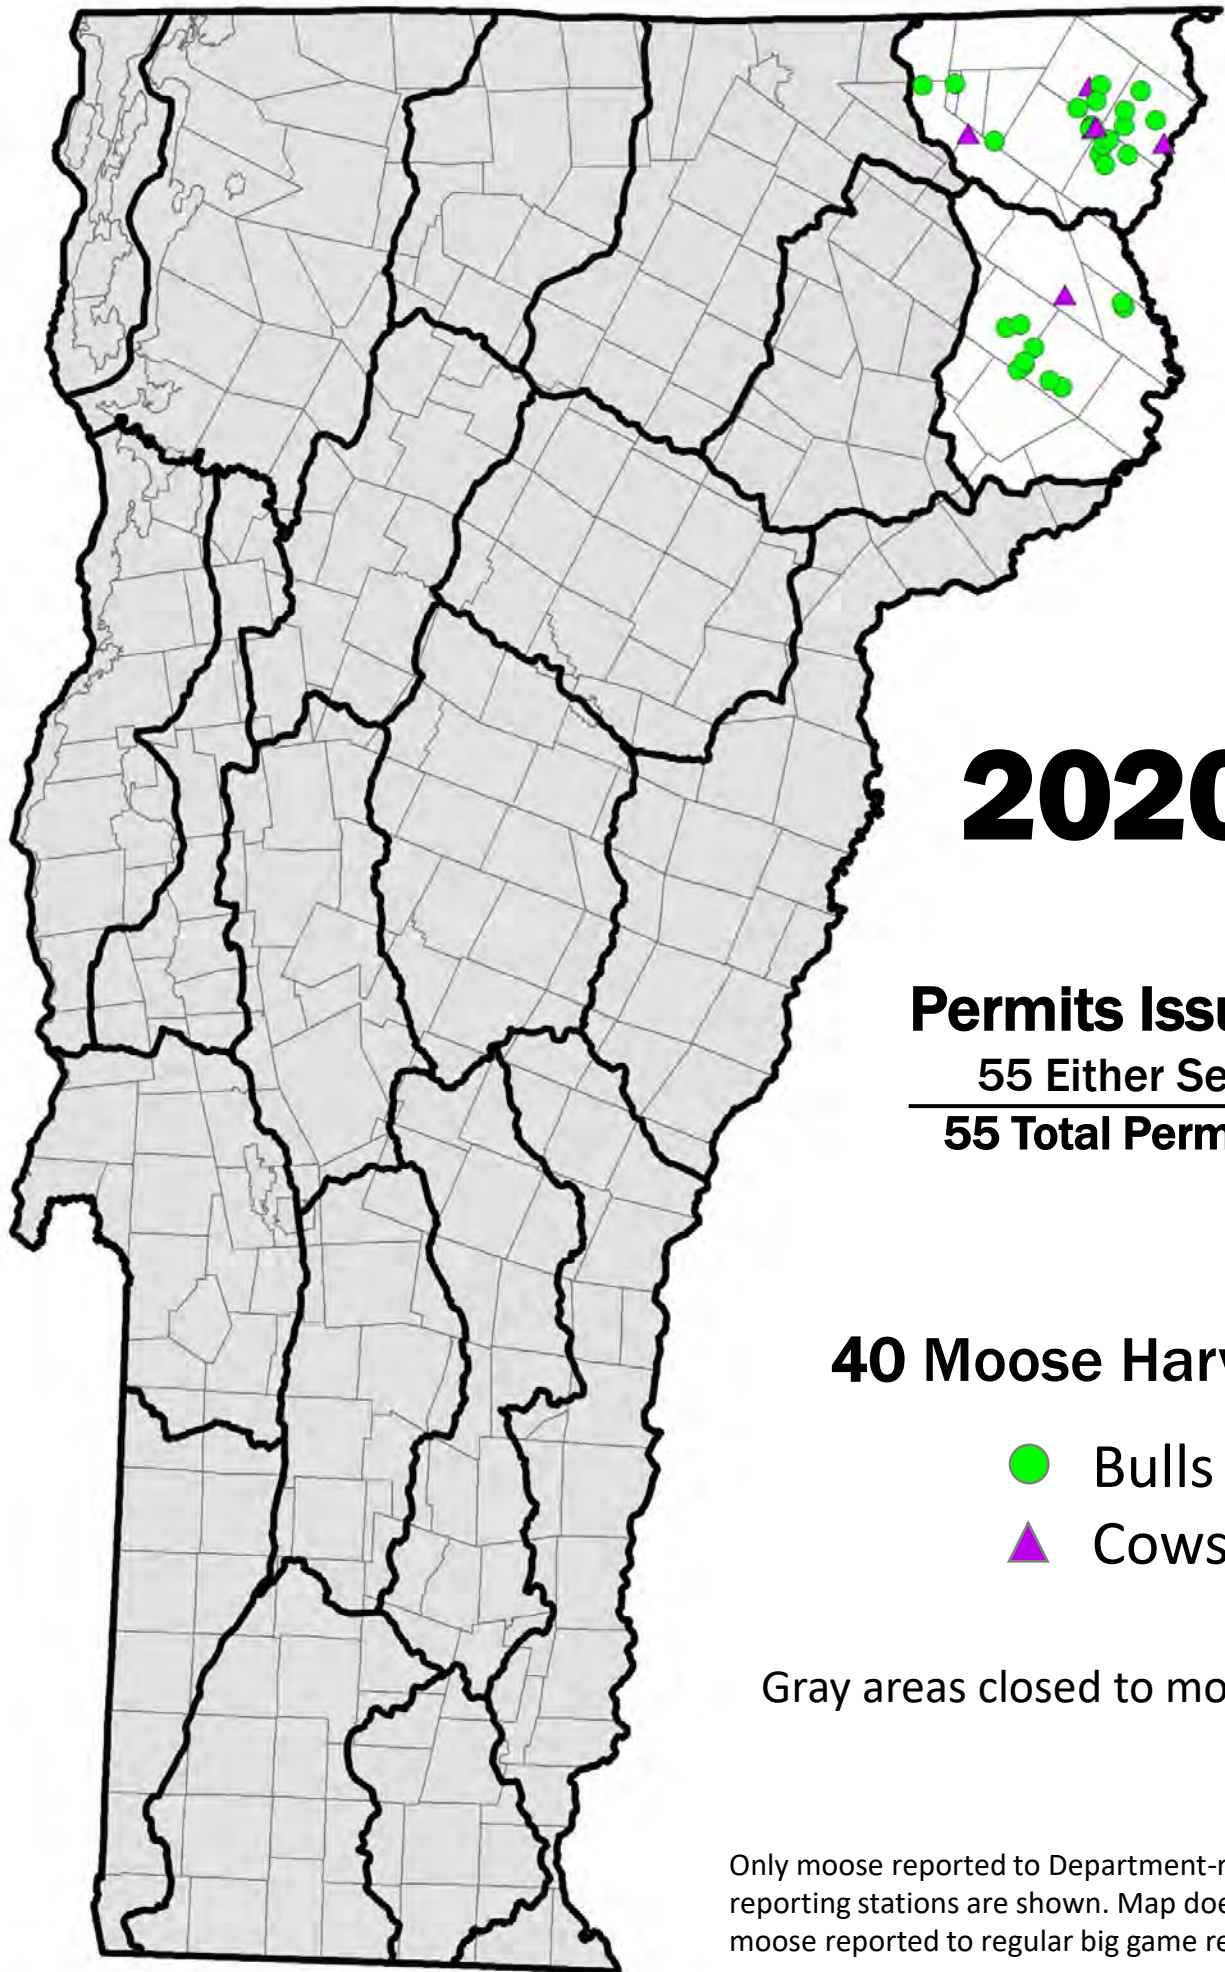

2020

Permits Issued

55 Either Sex
55 Total Permits

40 Moose Harvested

● Bulls

▲ Cows

Gray areas closed to moose hunting

Only moose reported to Department-run biological reporting stations are shown. Map does not show 6 moose reported to regular big game reporting stations.