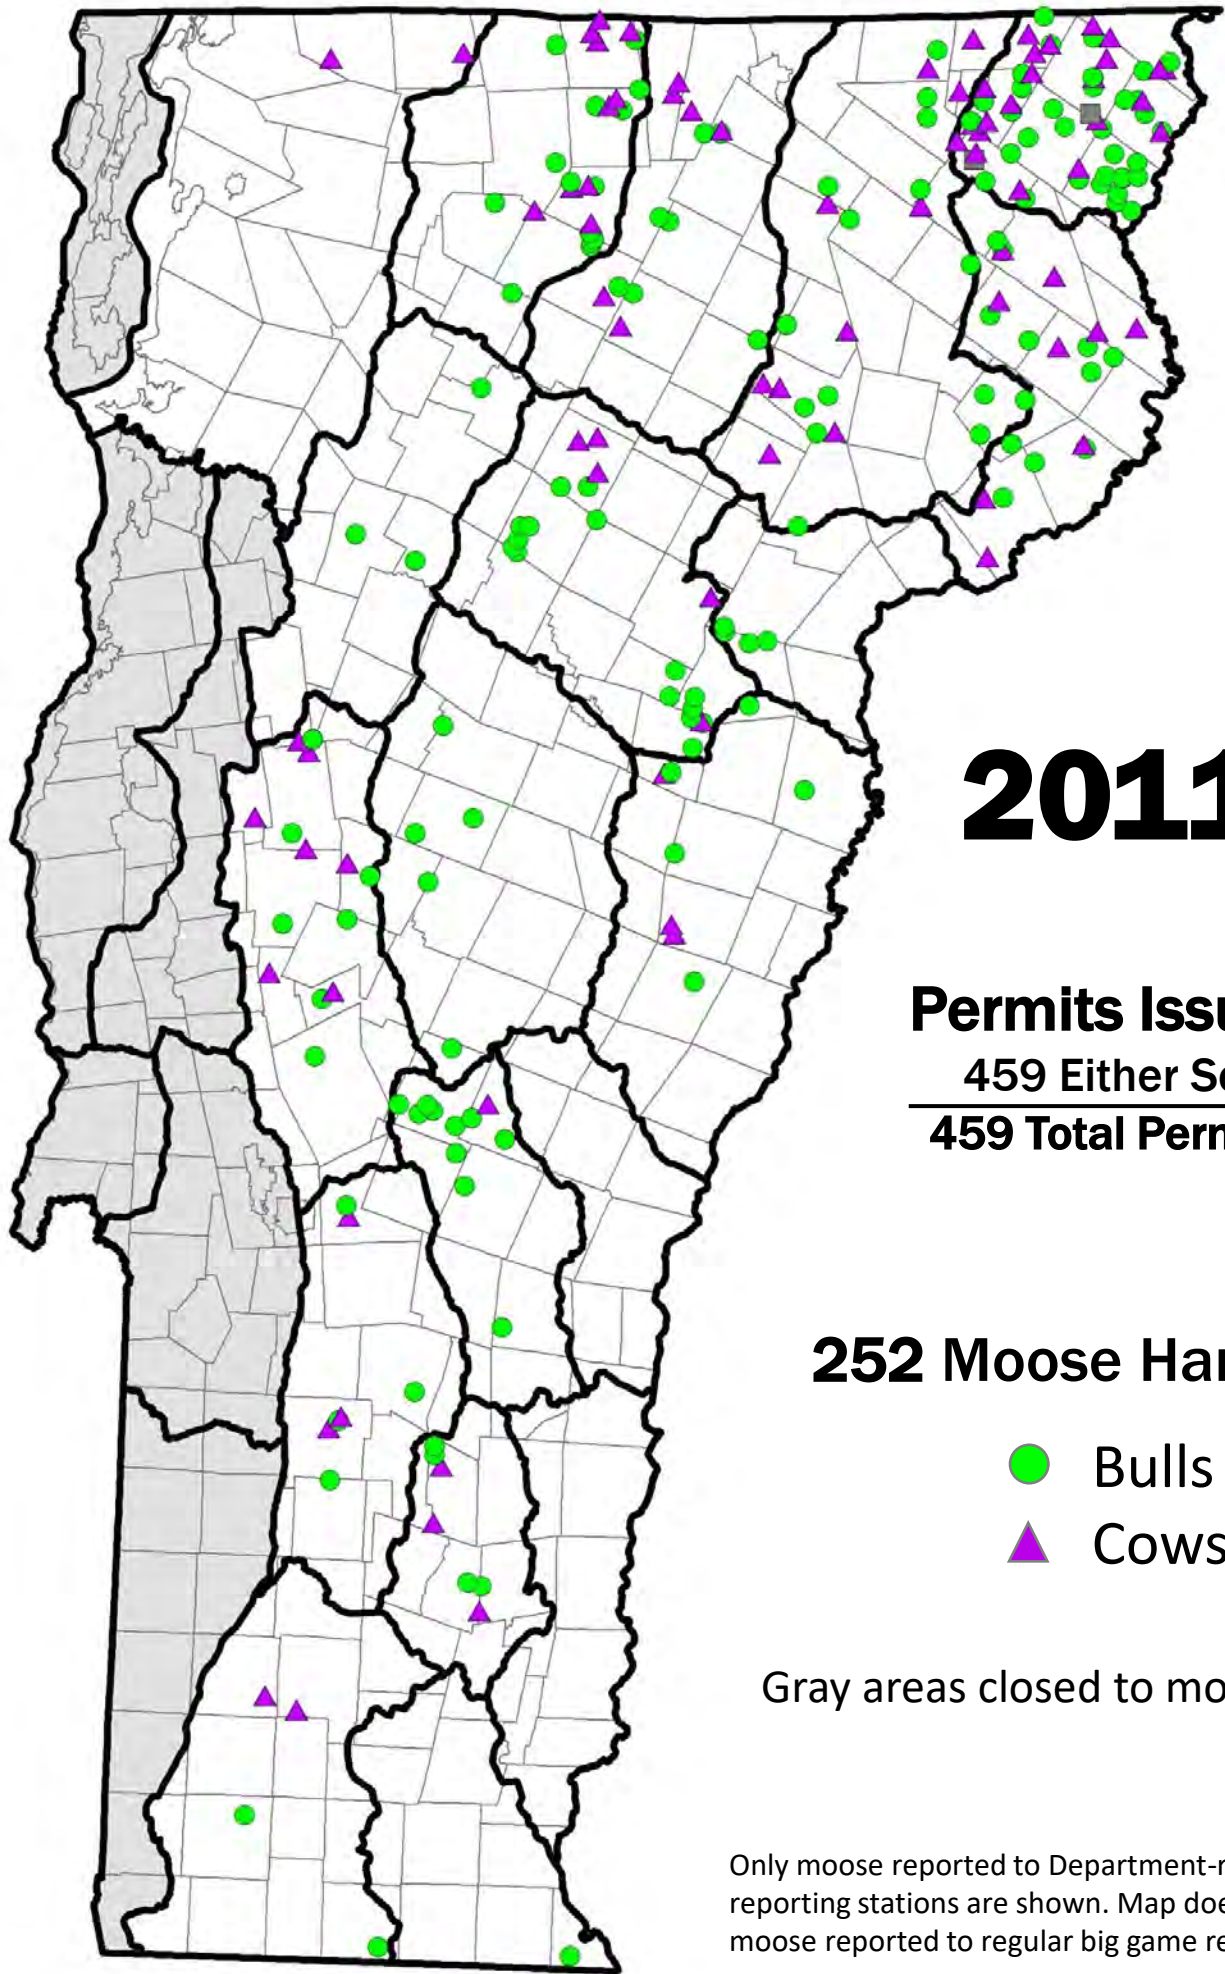

Only moose reported to Department-run biological reporting stations are shown. Map does not show 32 moose reported to regular big game reporting stations.