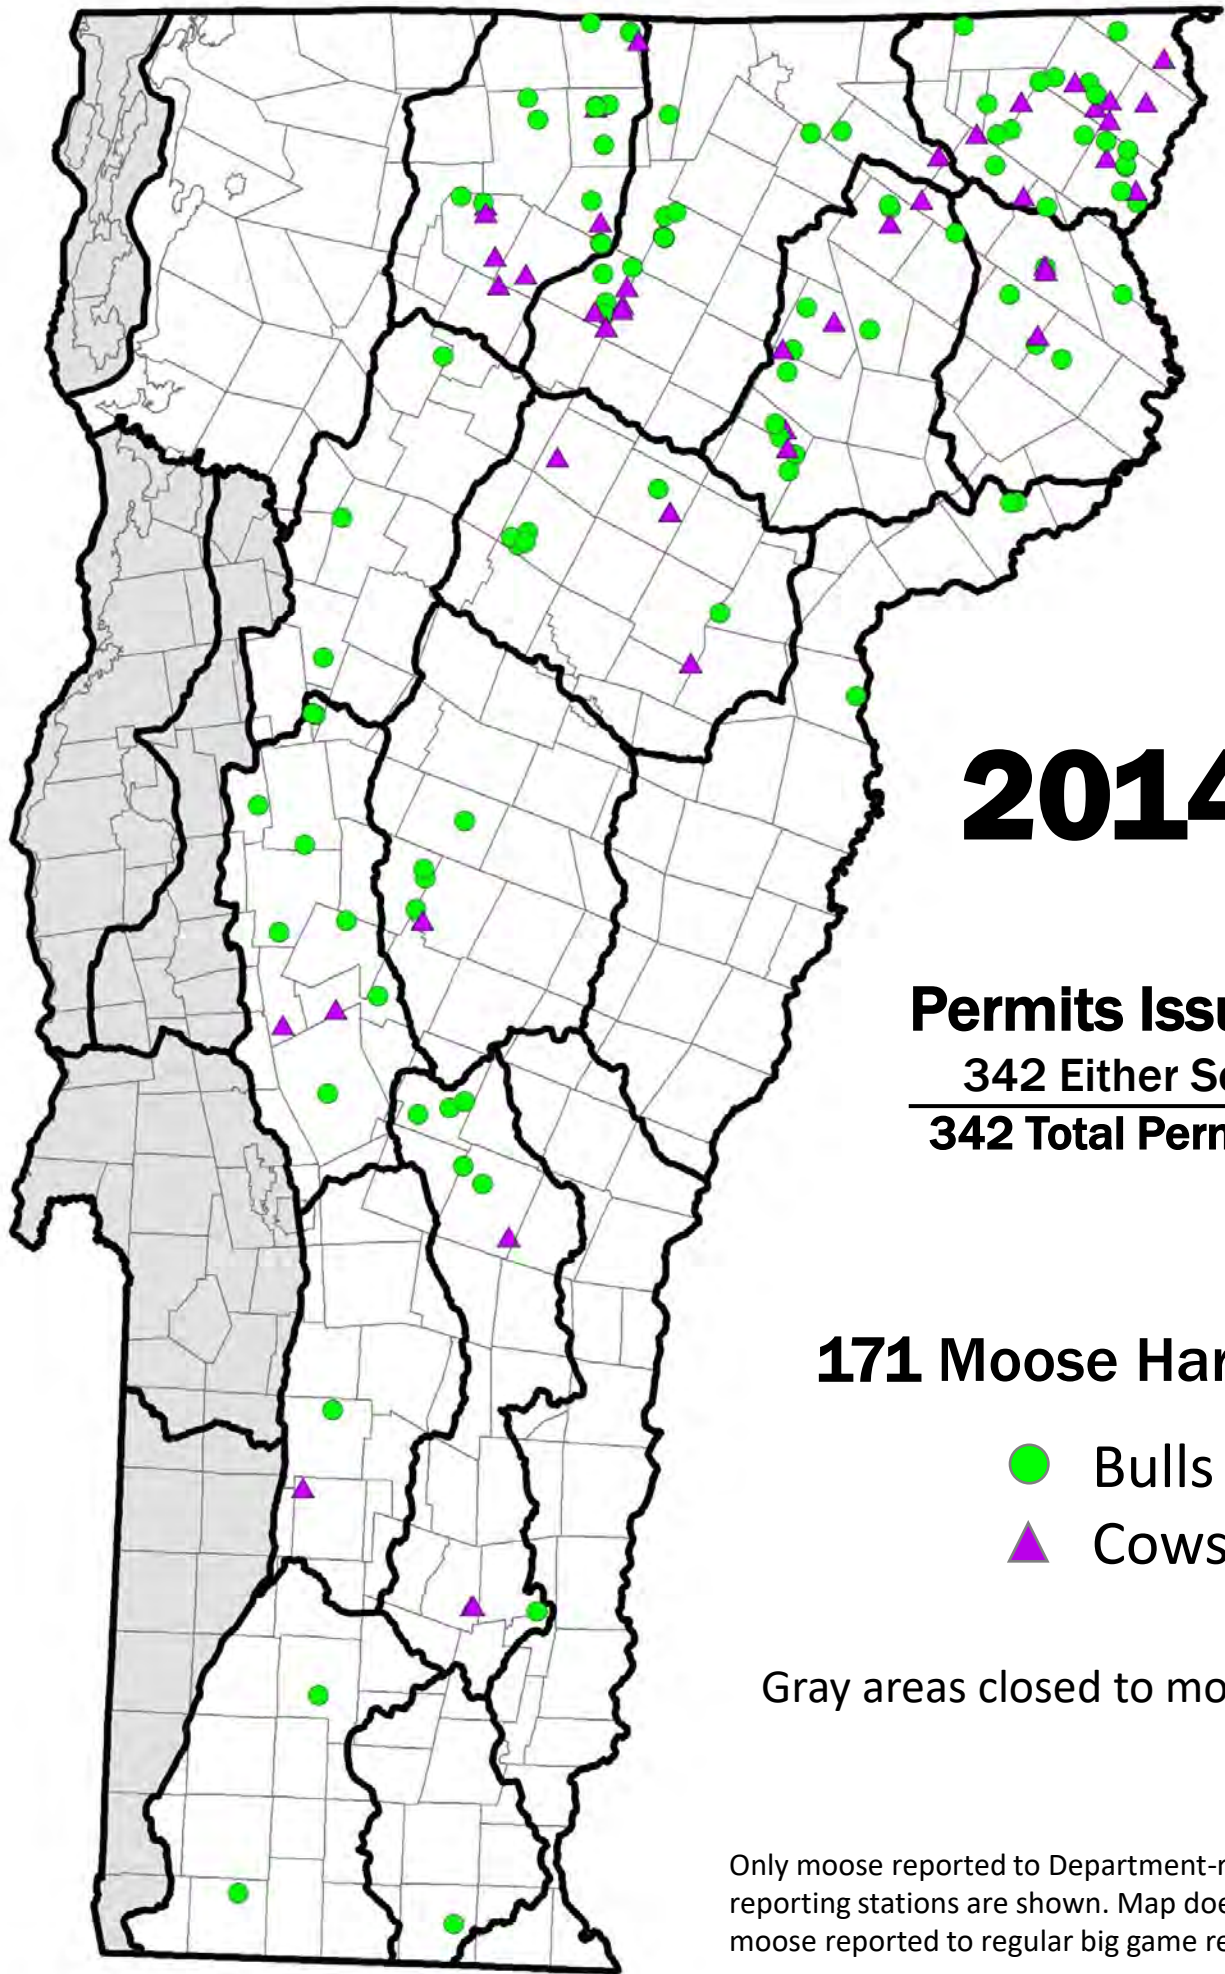

## 119 Moose Harvested

● Bulls

▲ Cows

Gray areas closed to moose hunting

Only moose reported to Department-run biological reporting stations are shown. Map does not show 21 moose reported to regular big game reporting stations.