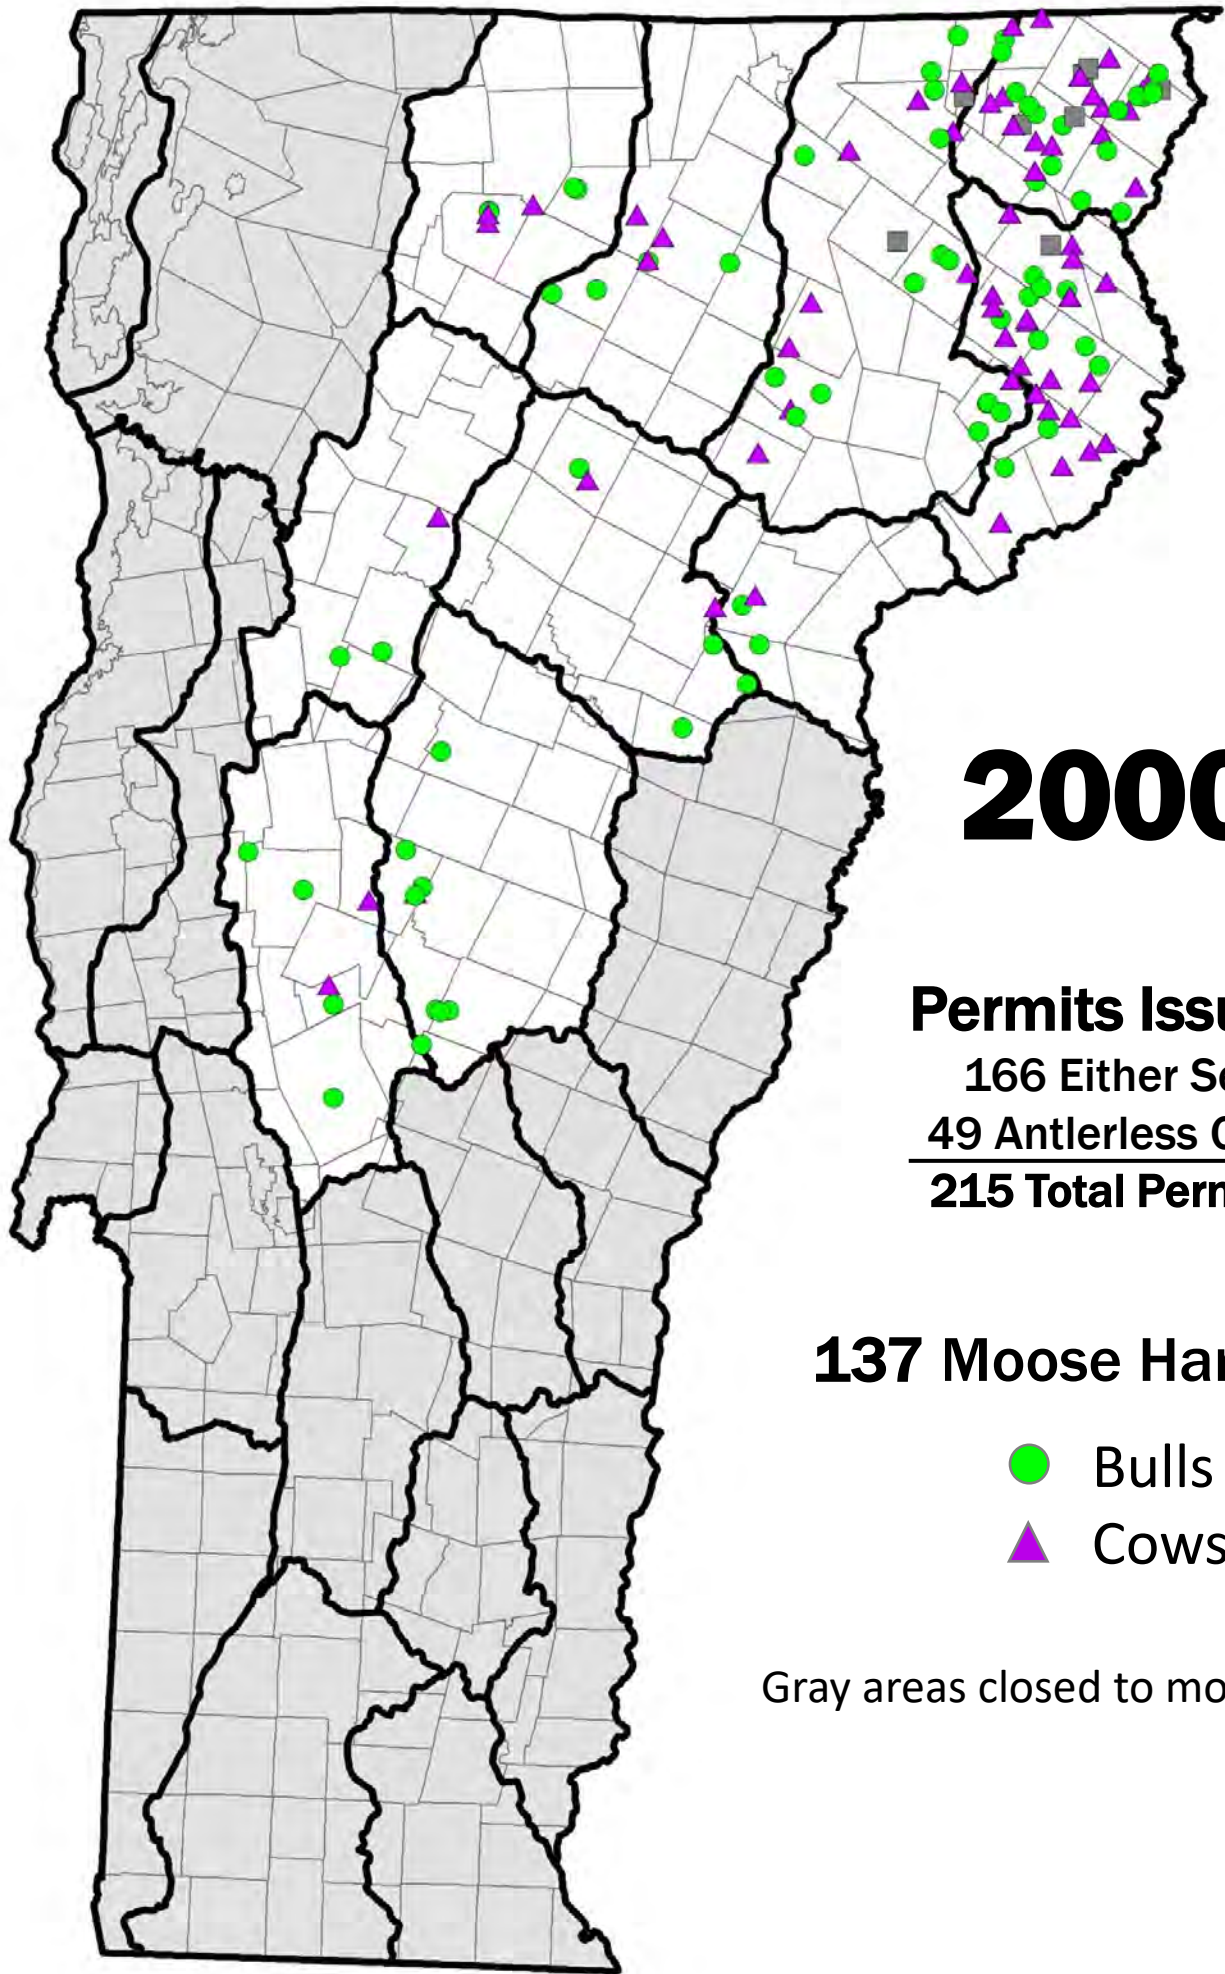

2000

Permits Issued

166 Either Sex

49 Antlerless Only

215 Total Permits

137 Moose Harvested

● Bulls

▲ Cows

Gray areas closed to moose hunting