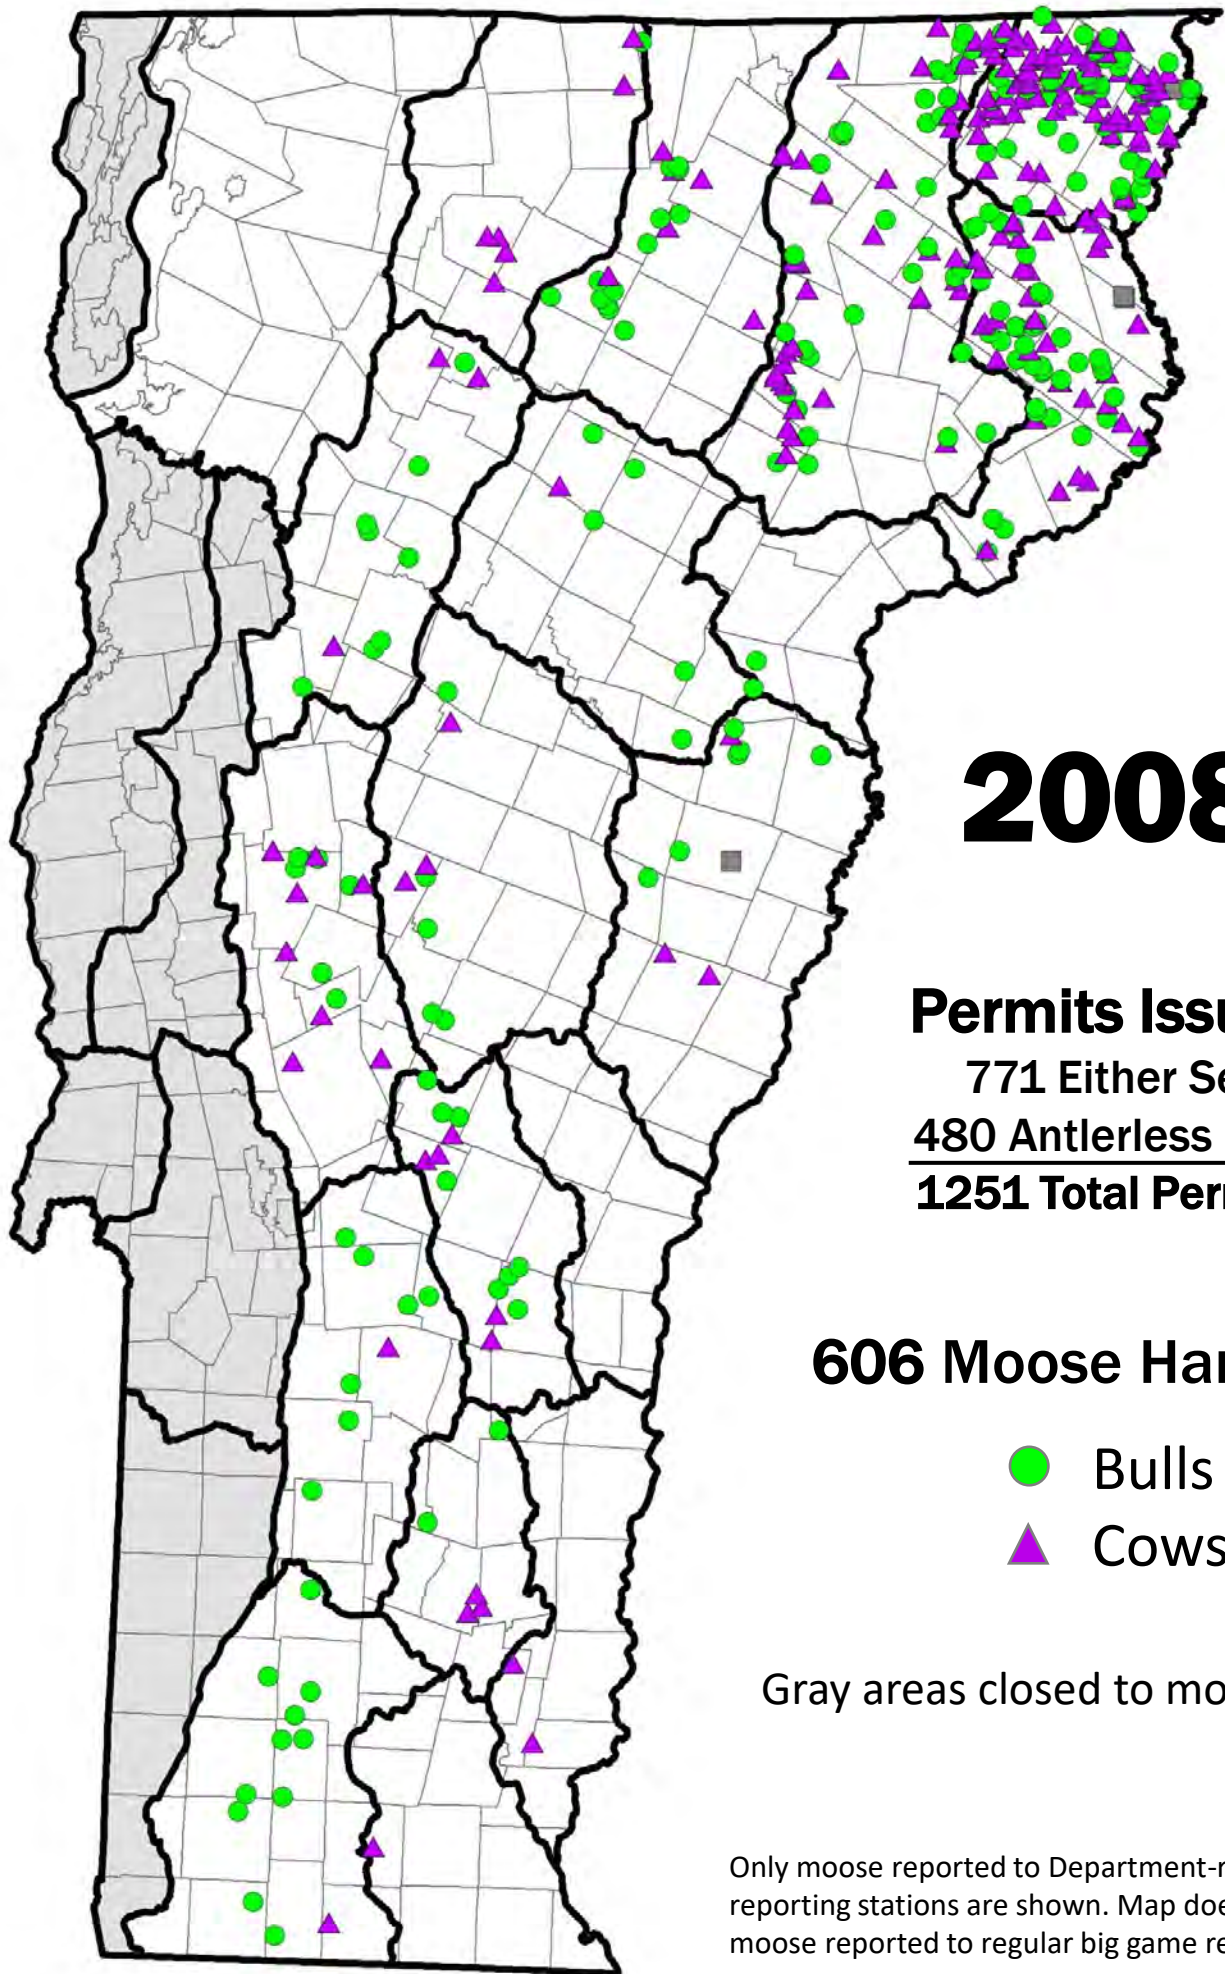

2008

Permits Issued

771 Either Sex
480 Antlerless Only
1251 Total Permits

606 Moose Harvested

● Bulls

▲ Cows

Gray areas closed to moose hunting

Only moose reported to Department-run biological reporting stations are shown. Map does not show 200 moose reported to regular big game reporting stations.