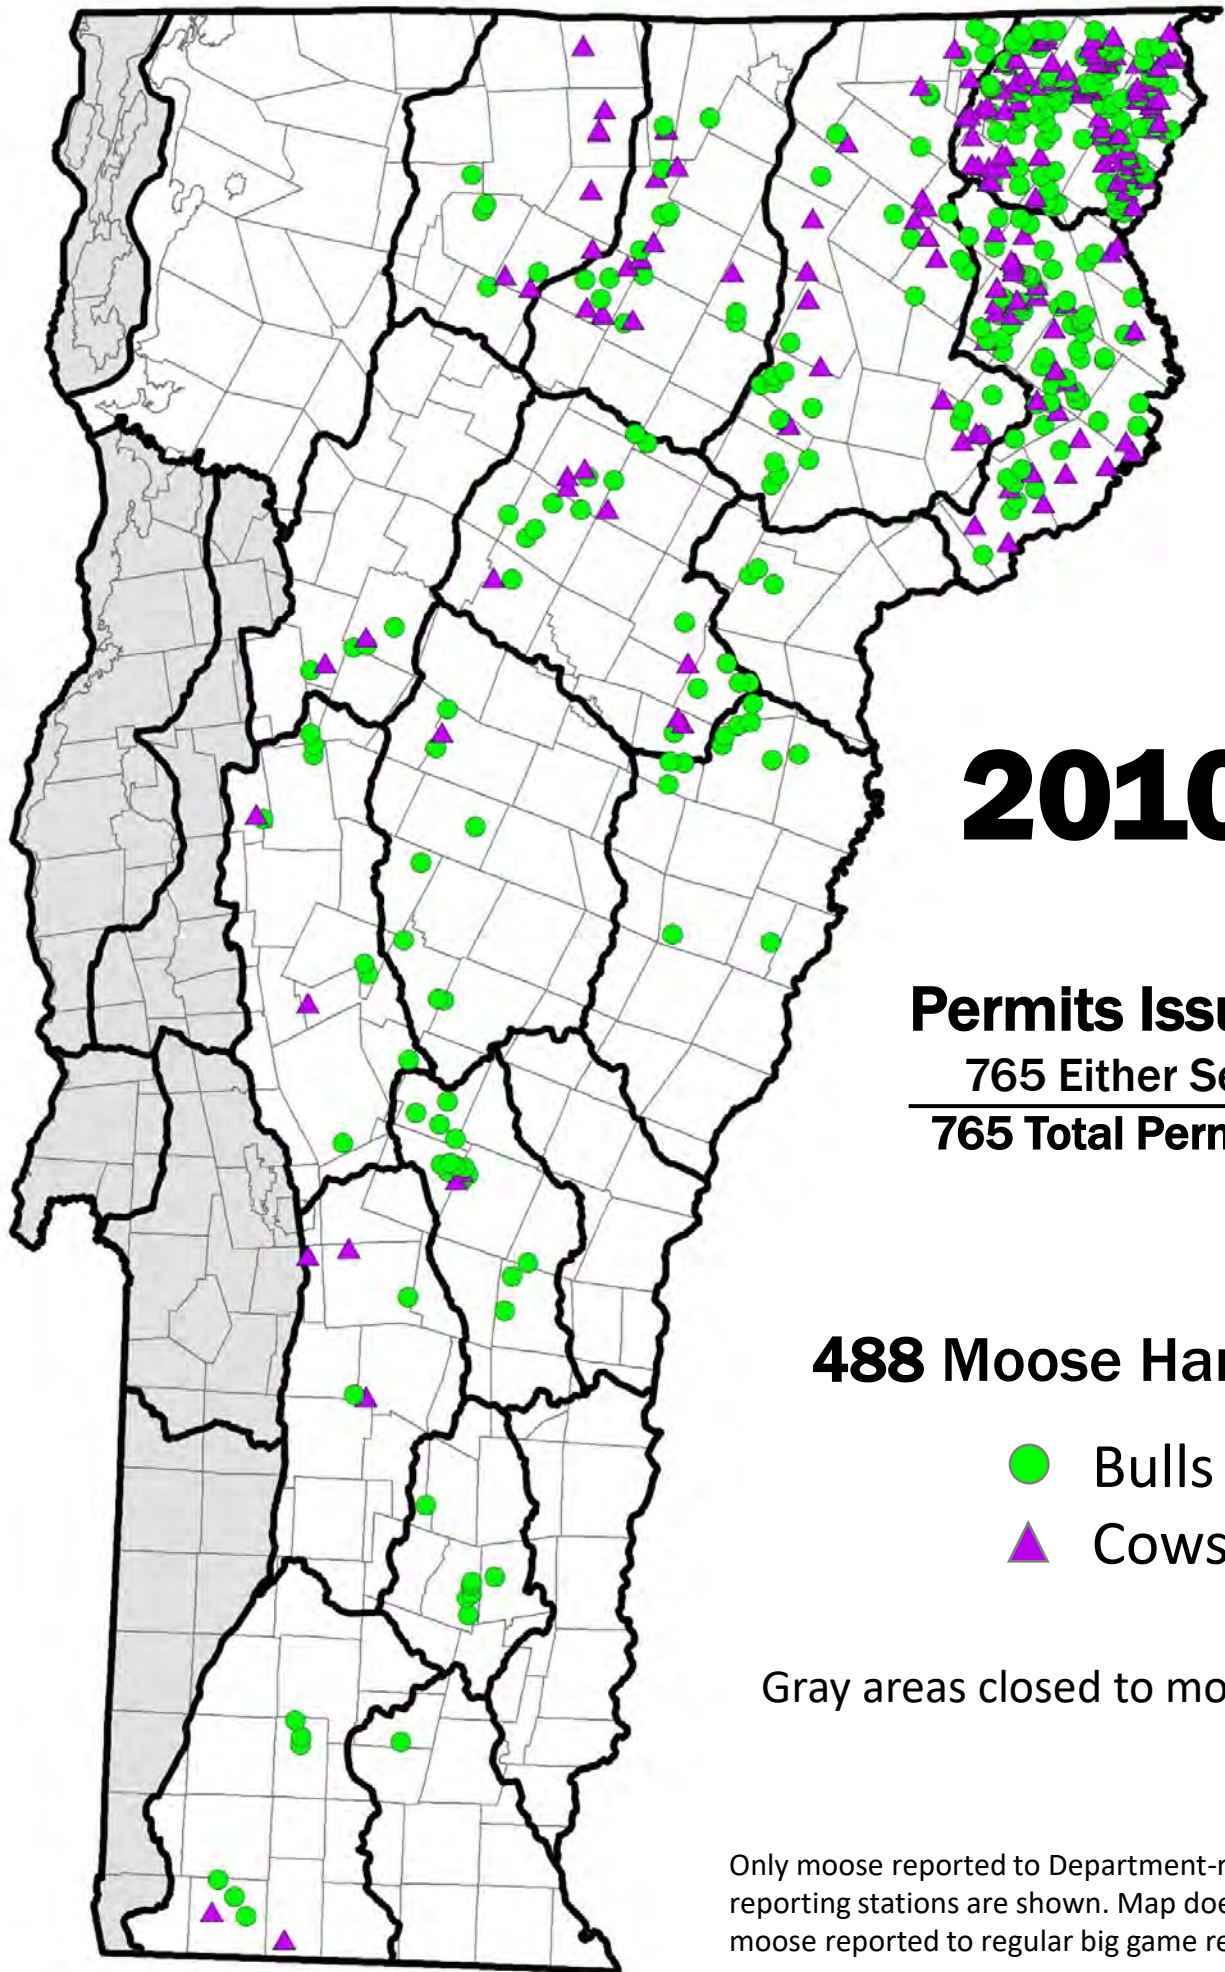

2010

Permits Issued
765 Either Sex
765 Total Permits

488 Moose Harvested

- Bulls
- ▲ Cows

Gray areas closed to moose hunting

Only moose reported to Department-run biological reporting stations are shown. Map does not show 21 moose reported to regular big game reporting stations.