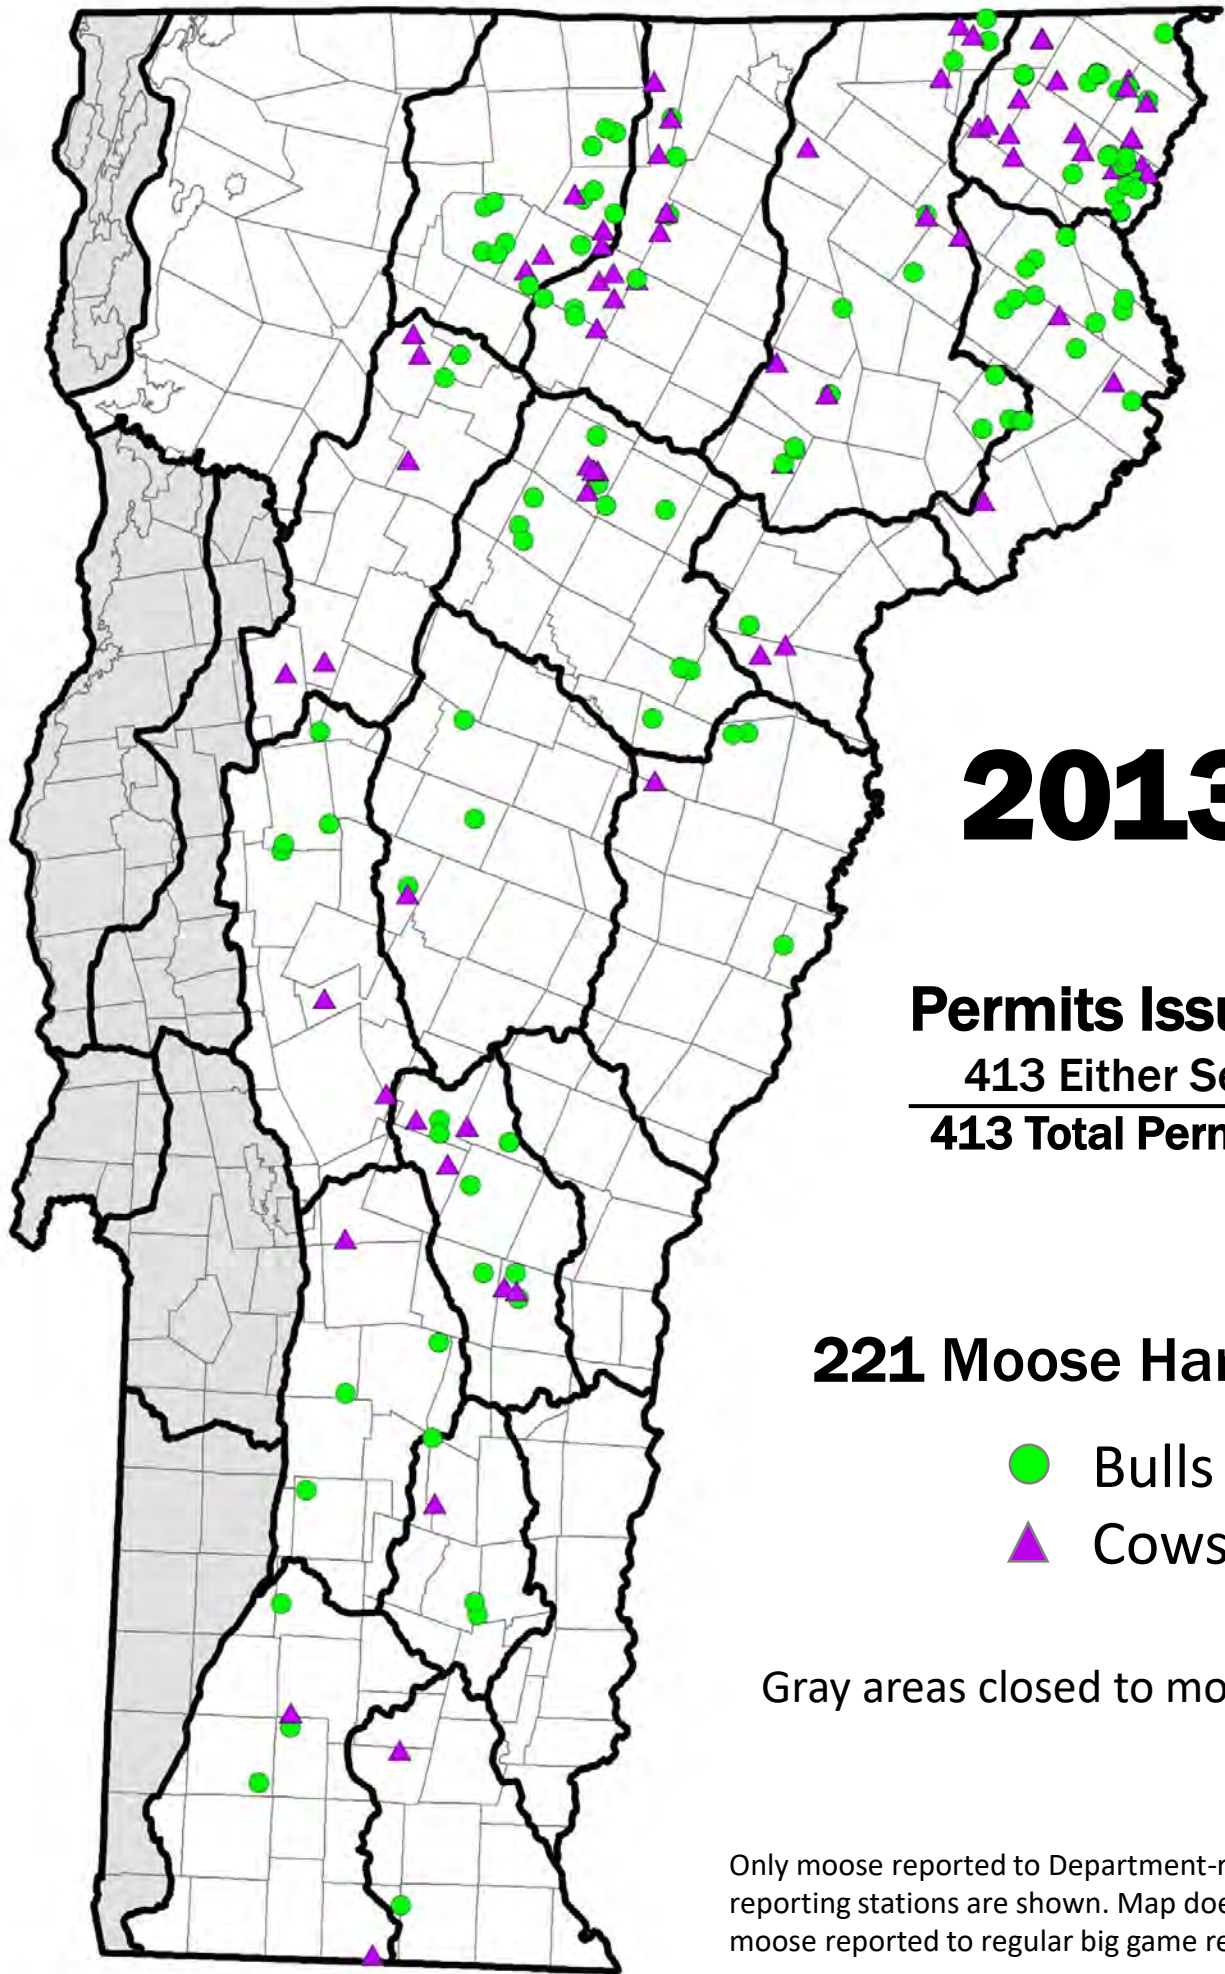

# 2014

**Permits Issued**  
342 Either Sex  
**342 Total Permits**

**171 Moose Harvested**

● Bulls

▲ Cows

Gray areas closed to moose hunting

Only moose reported to Department-run biological reporting stations are shown. Map does not show 37 moose reported to regular big game reporting stations.