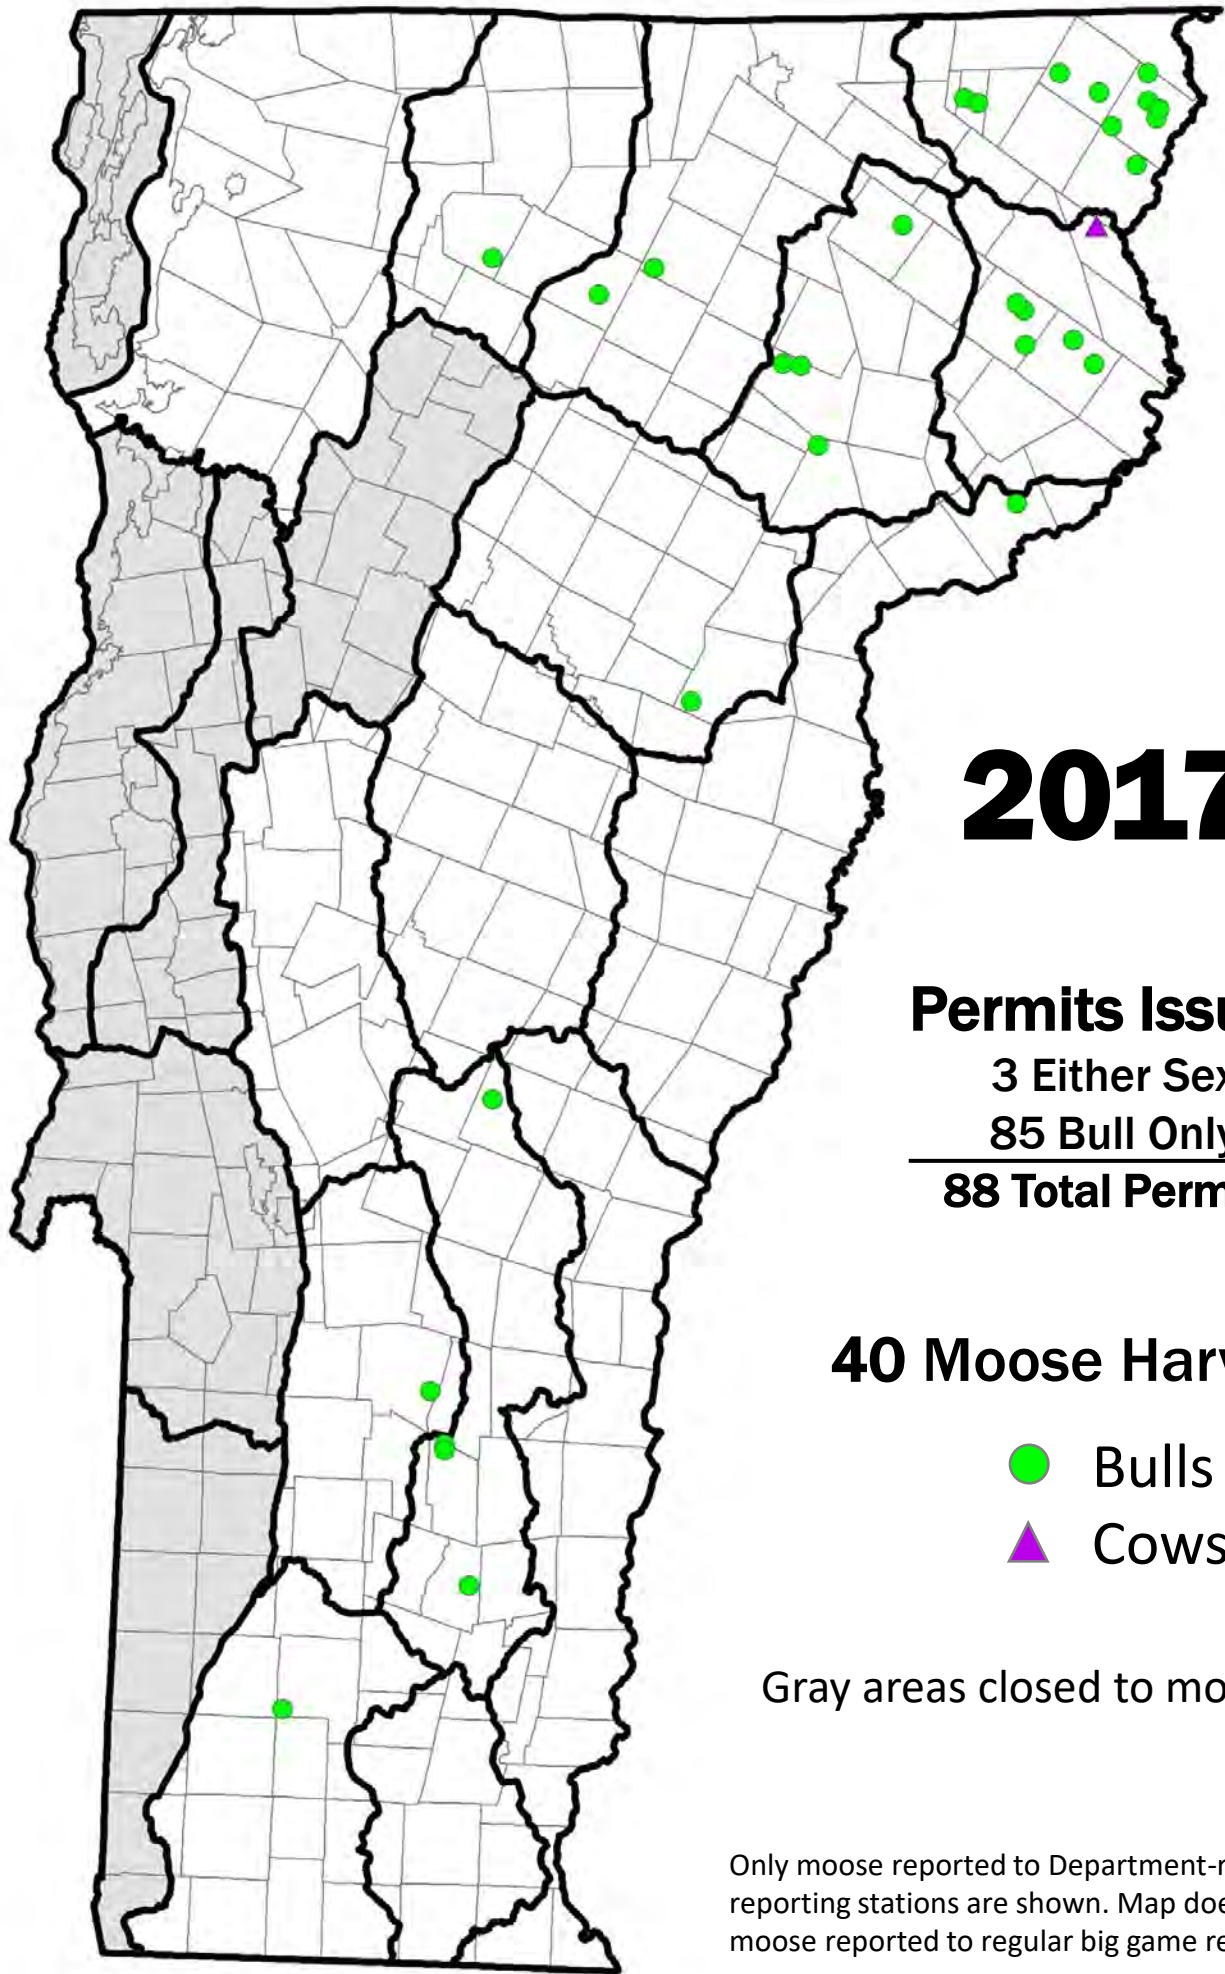

# 2018

**Permits Issued**  
13 Bull Only  
**13 Total Permits**

**10 Moose Harvested**

● Bulls

▲ Cows

Gray areas closed to moose hunting

Only moose reported to Department-run biological reporting stations are shown. Map does not show 1 moose reported to regular big game reporting stations.