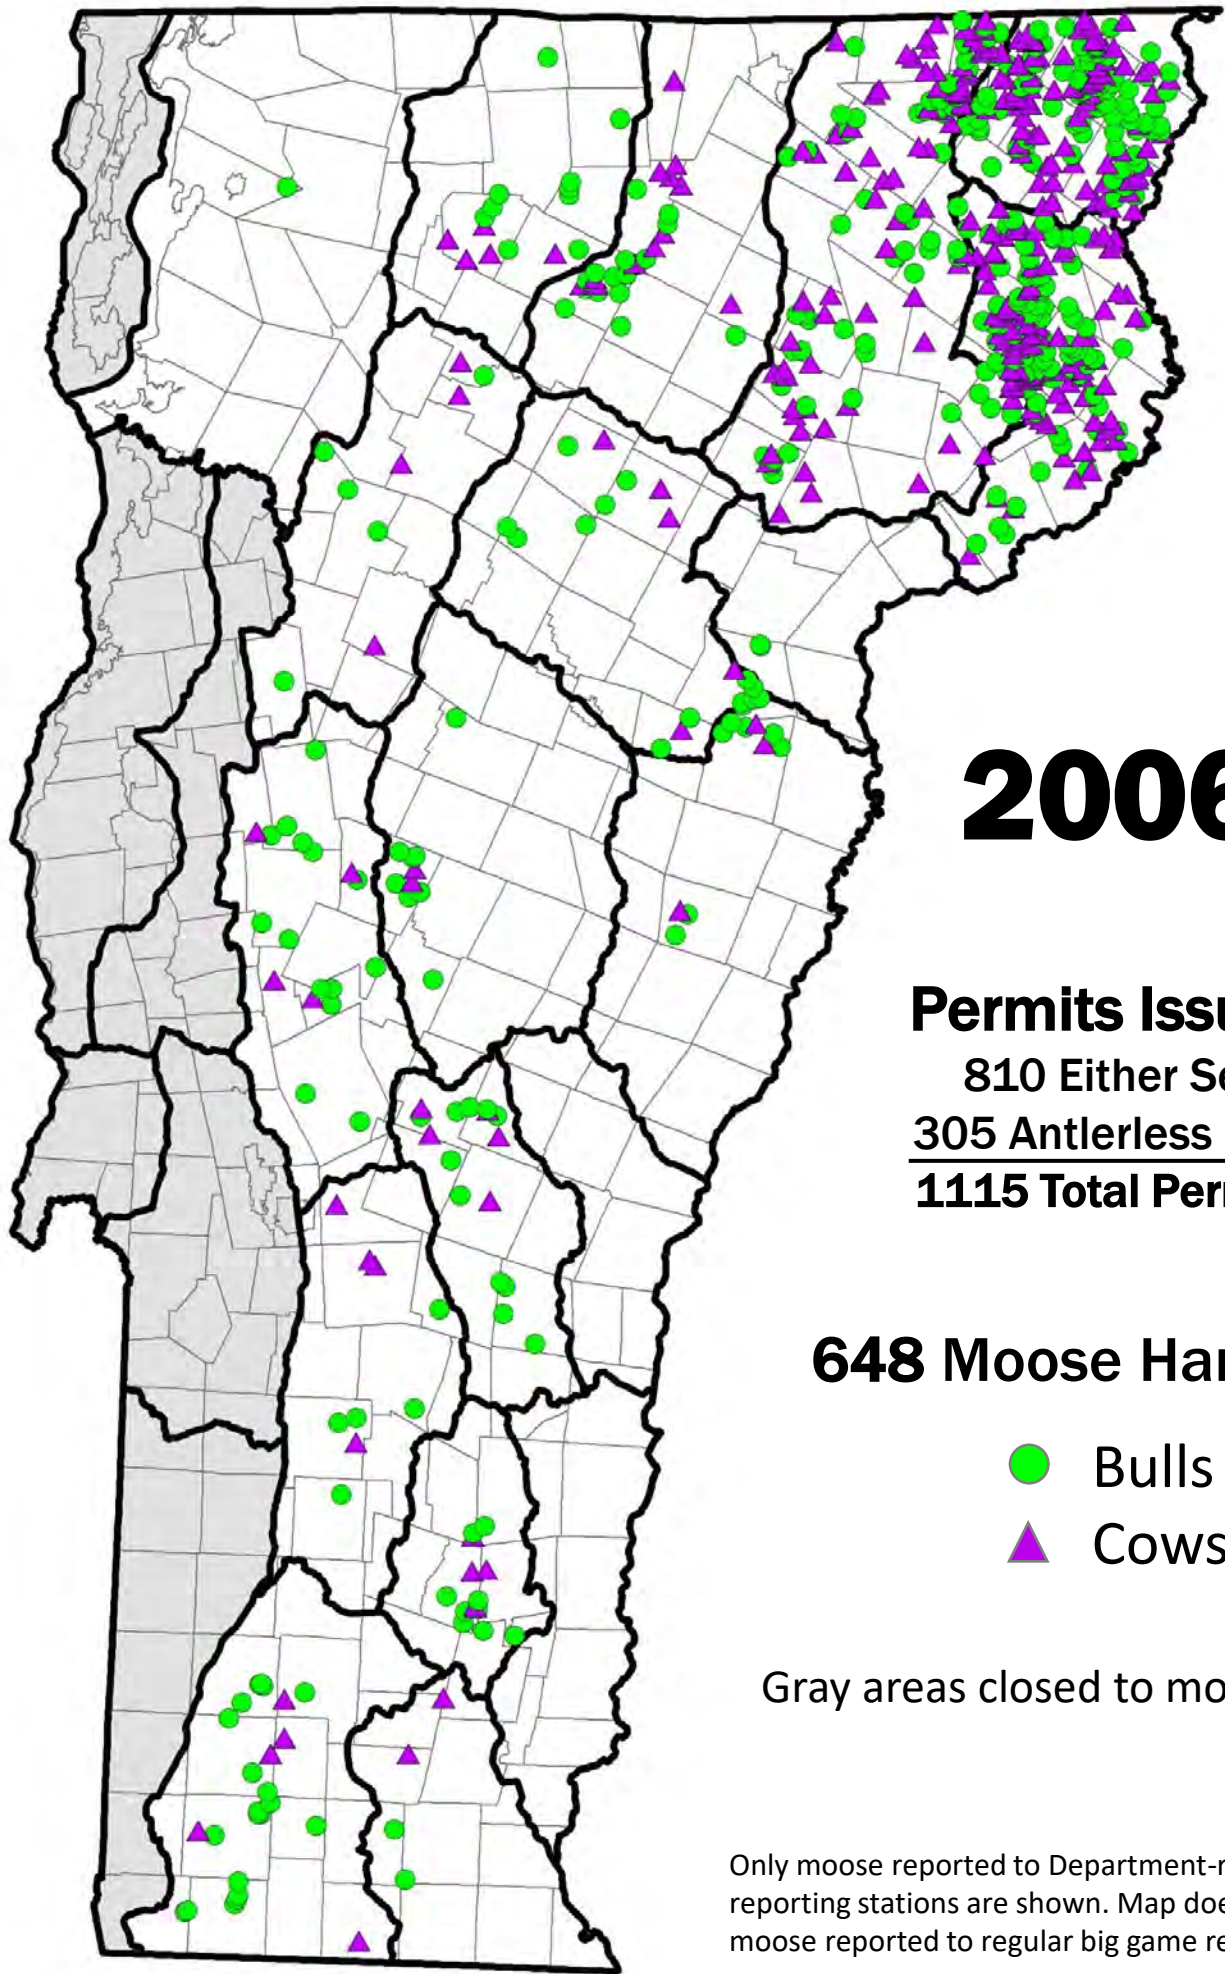

2006

Permits Issued
810 Either Sex
305 Antlerless Only
1115 Total Permits

648 Moose Harvested

● Bulls

▲ Cows

Gray areas closed to moose hunting

Only moose reported to Department-run biological reporting stations are shown. Map does not show 4 moose reported to regular big game reporting stations.