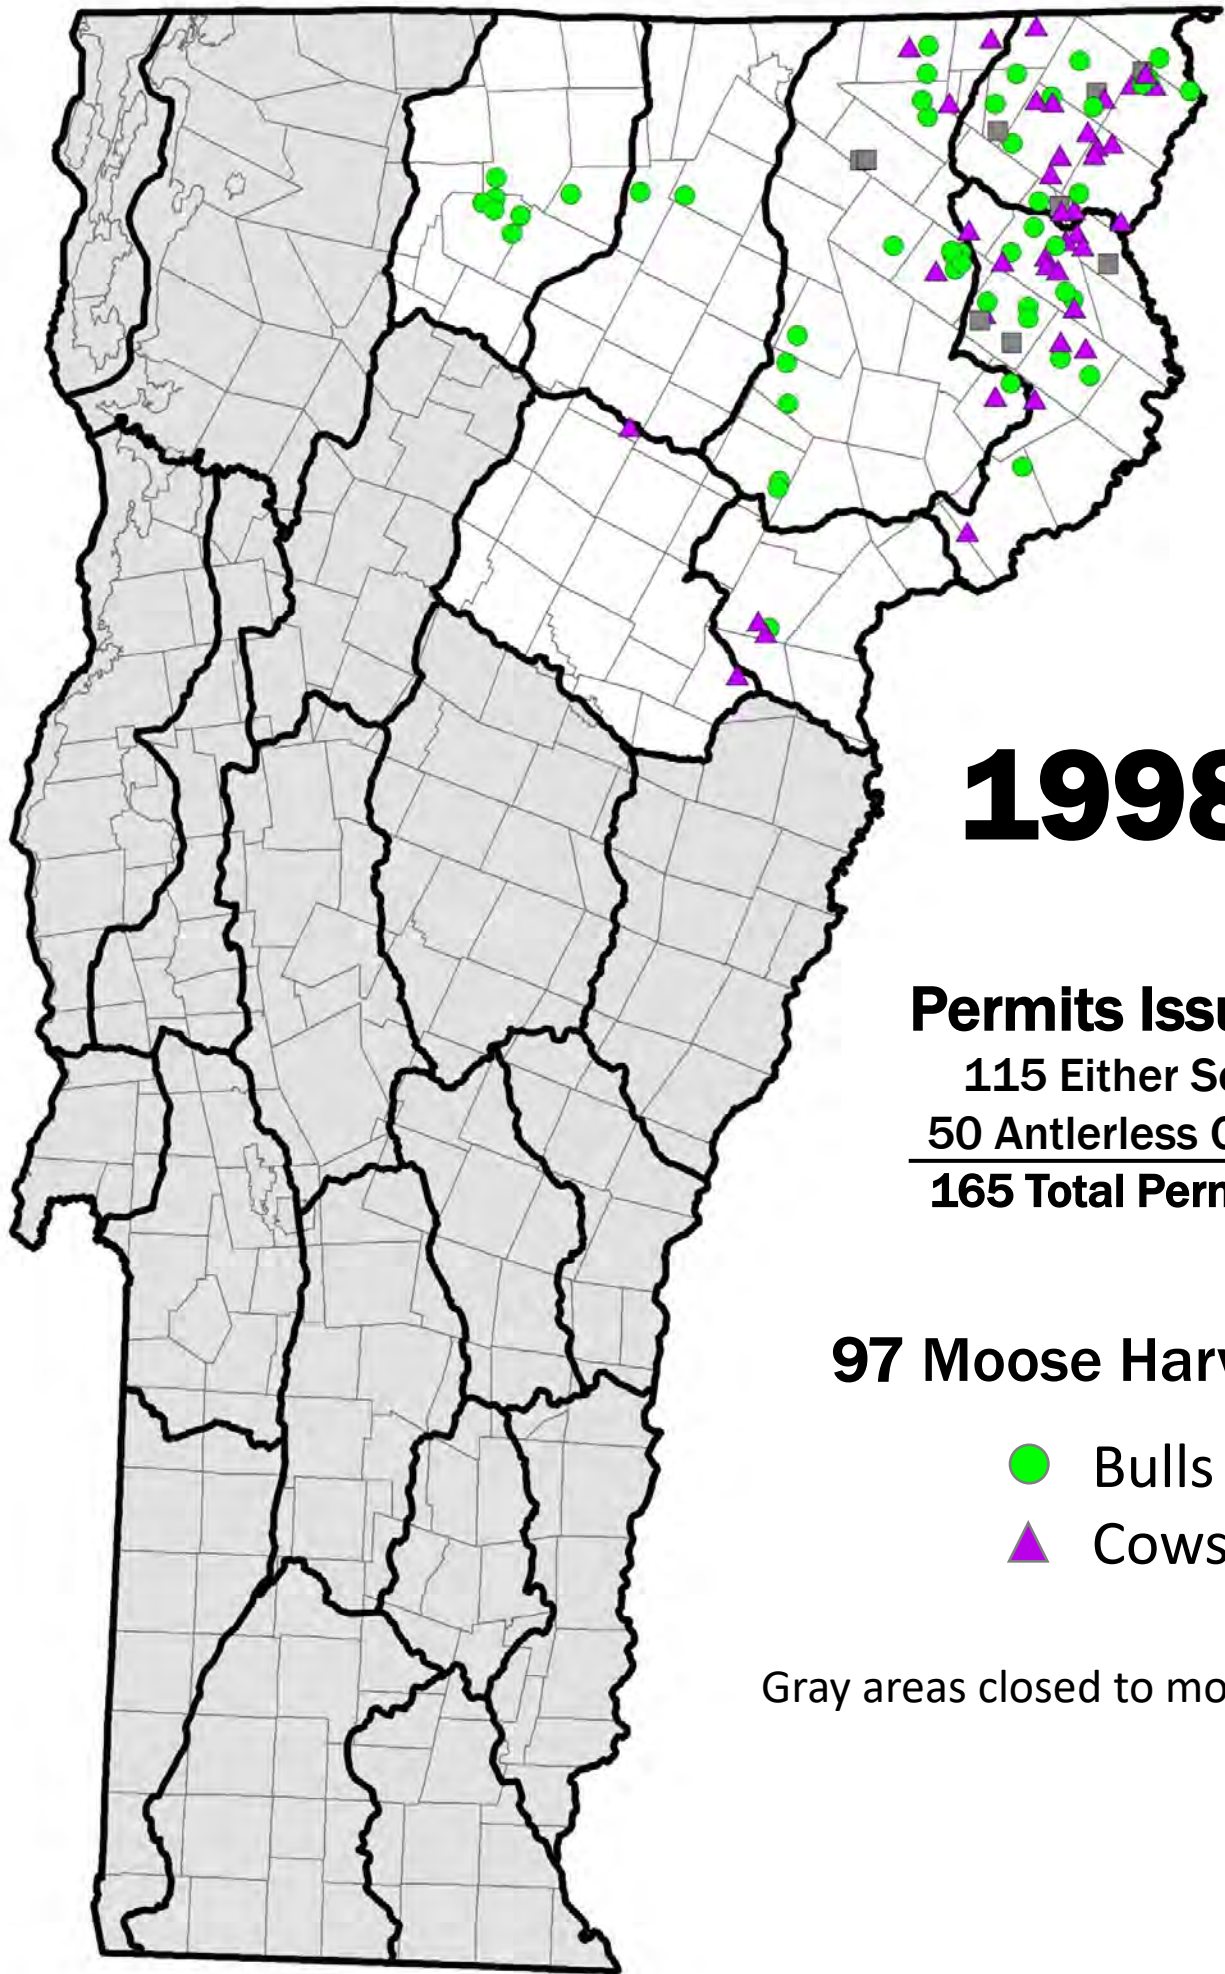

## Permits Issued

150 Either Sex

50 Antlerless Only

**200 Total Permits**

## 120 Moose Harvested

● Bulls

▲ Cows

Gray areas closed to moose hunting