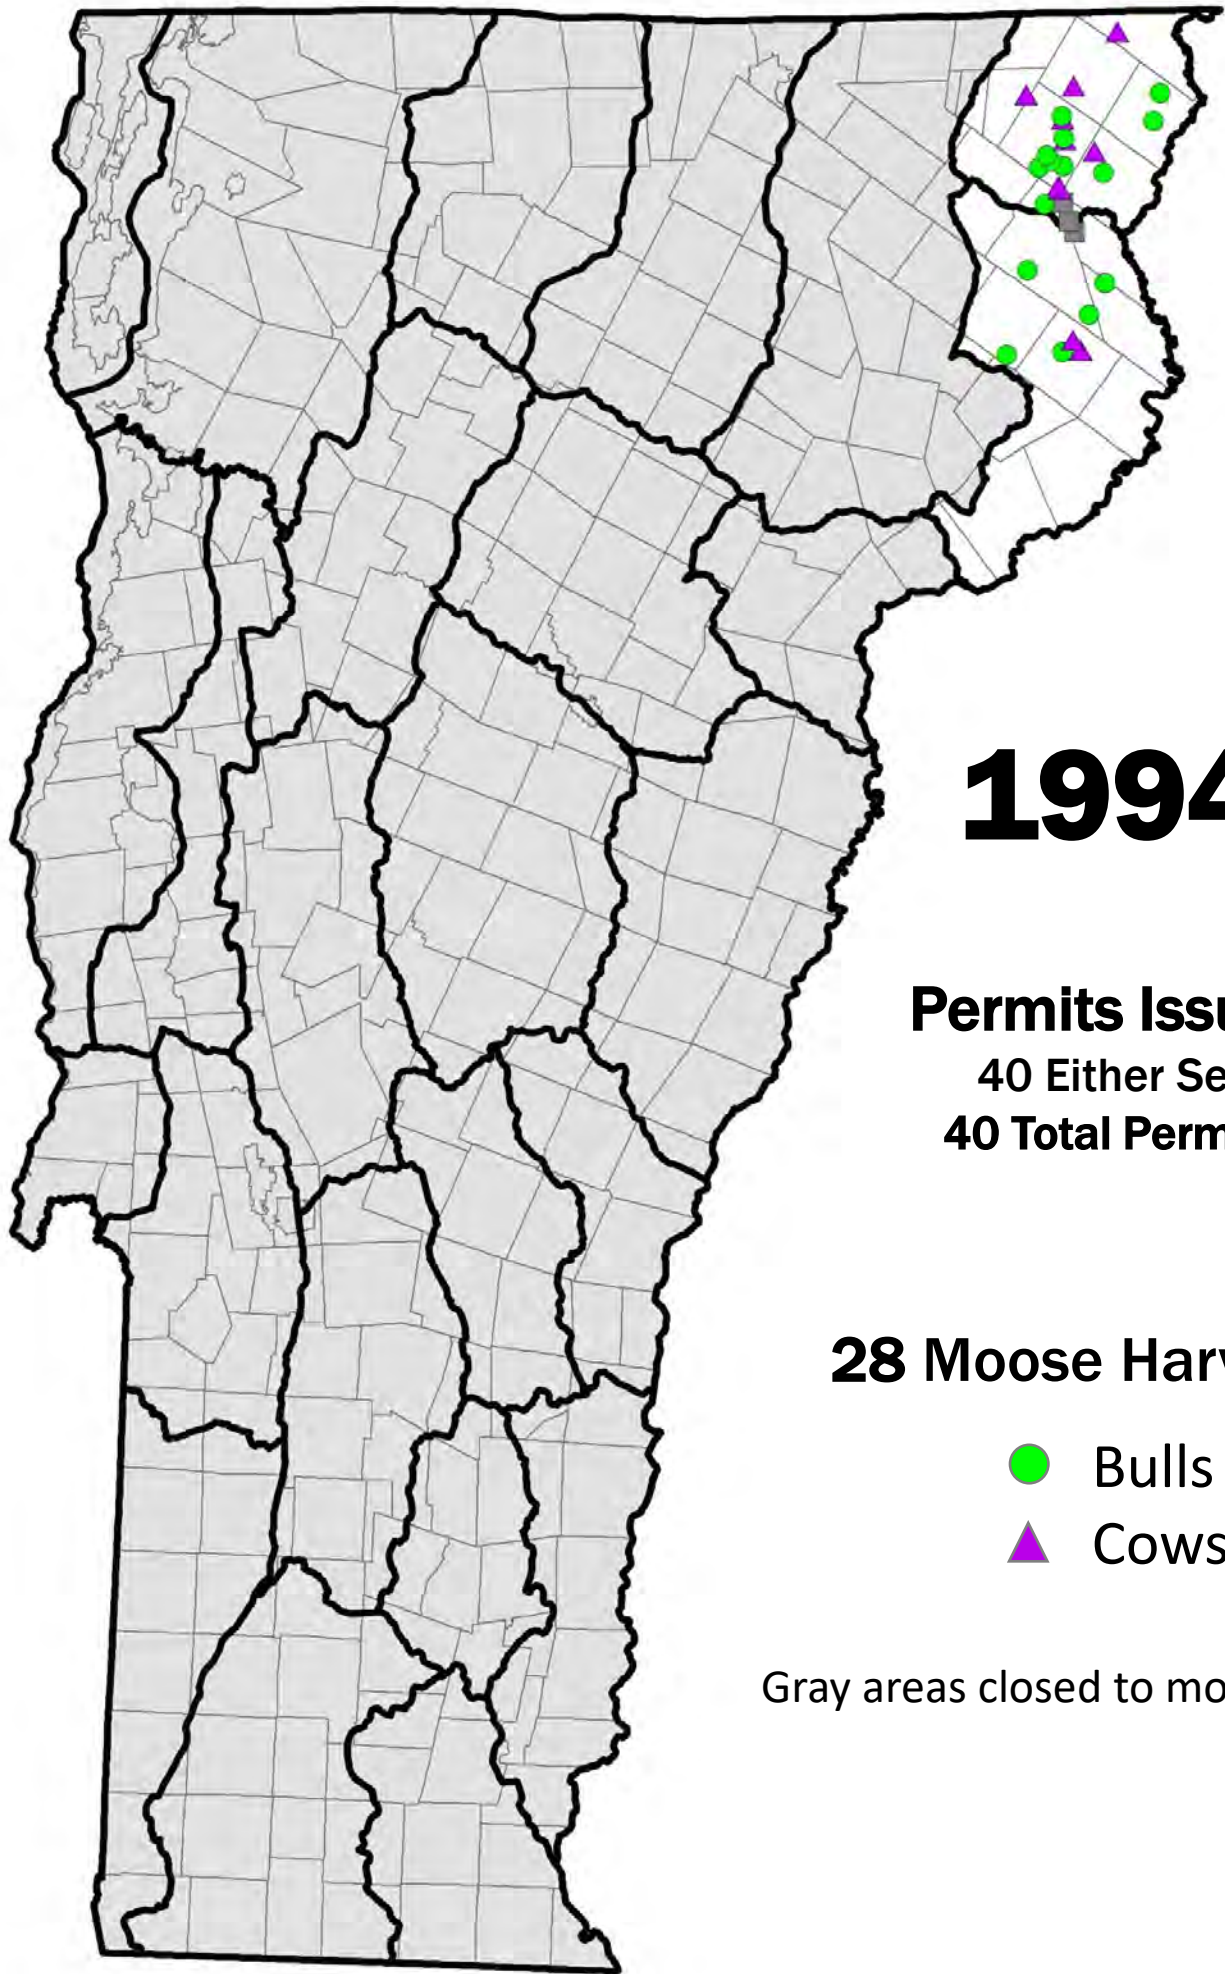

1994

Permits Issued

40 Either Sex

40 Total Permits

28 Moose Harvested

● Bulls

▲ Cows

Gray areas closed to moose hunting