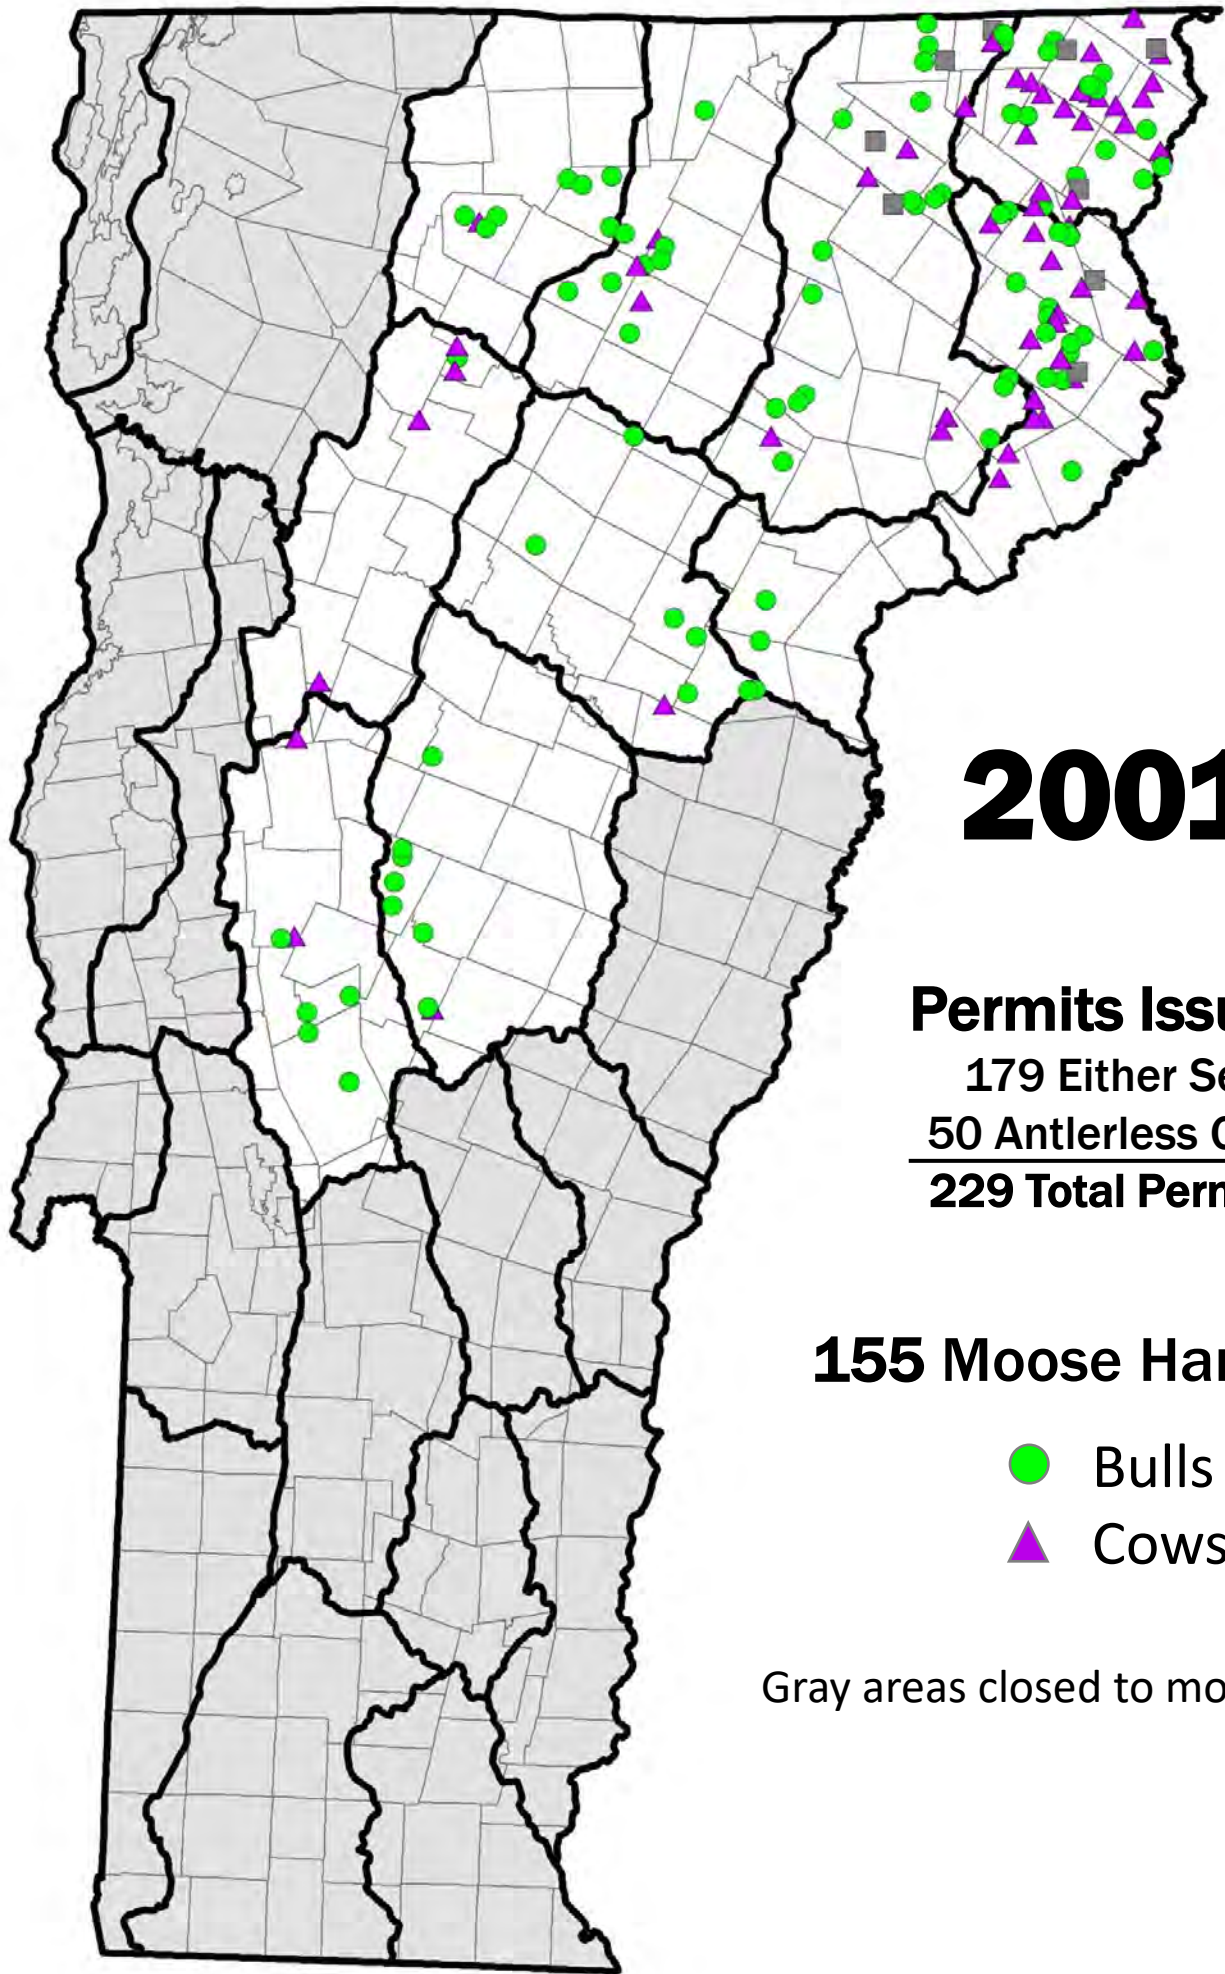

**365 Total Permits**

**221 Moose Harvested**

● Bulls

▲ Cows

Gray areas closed to moose hunting