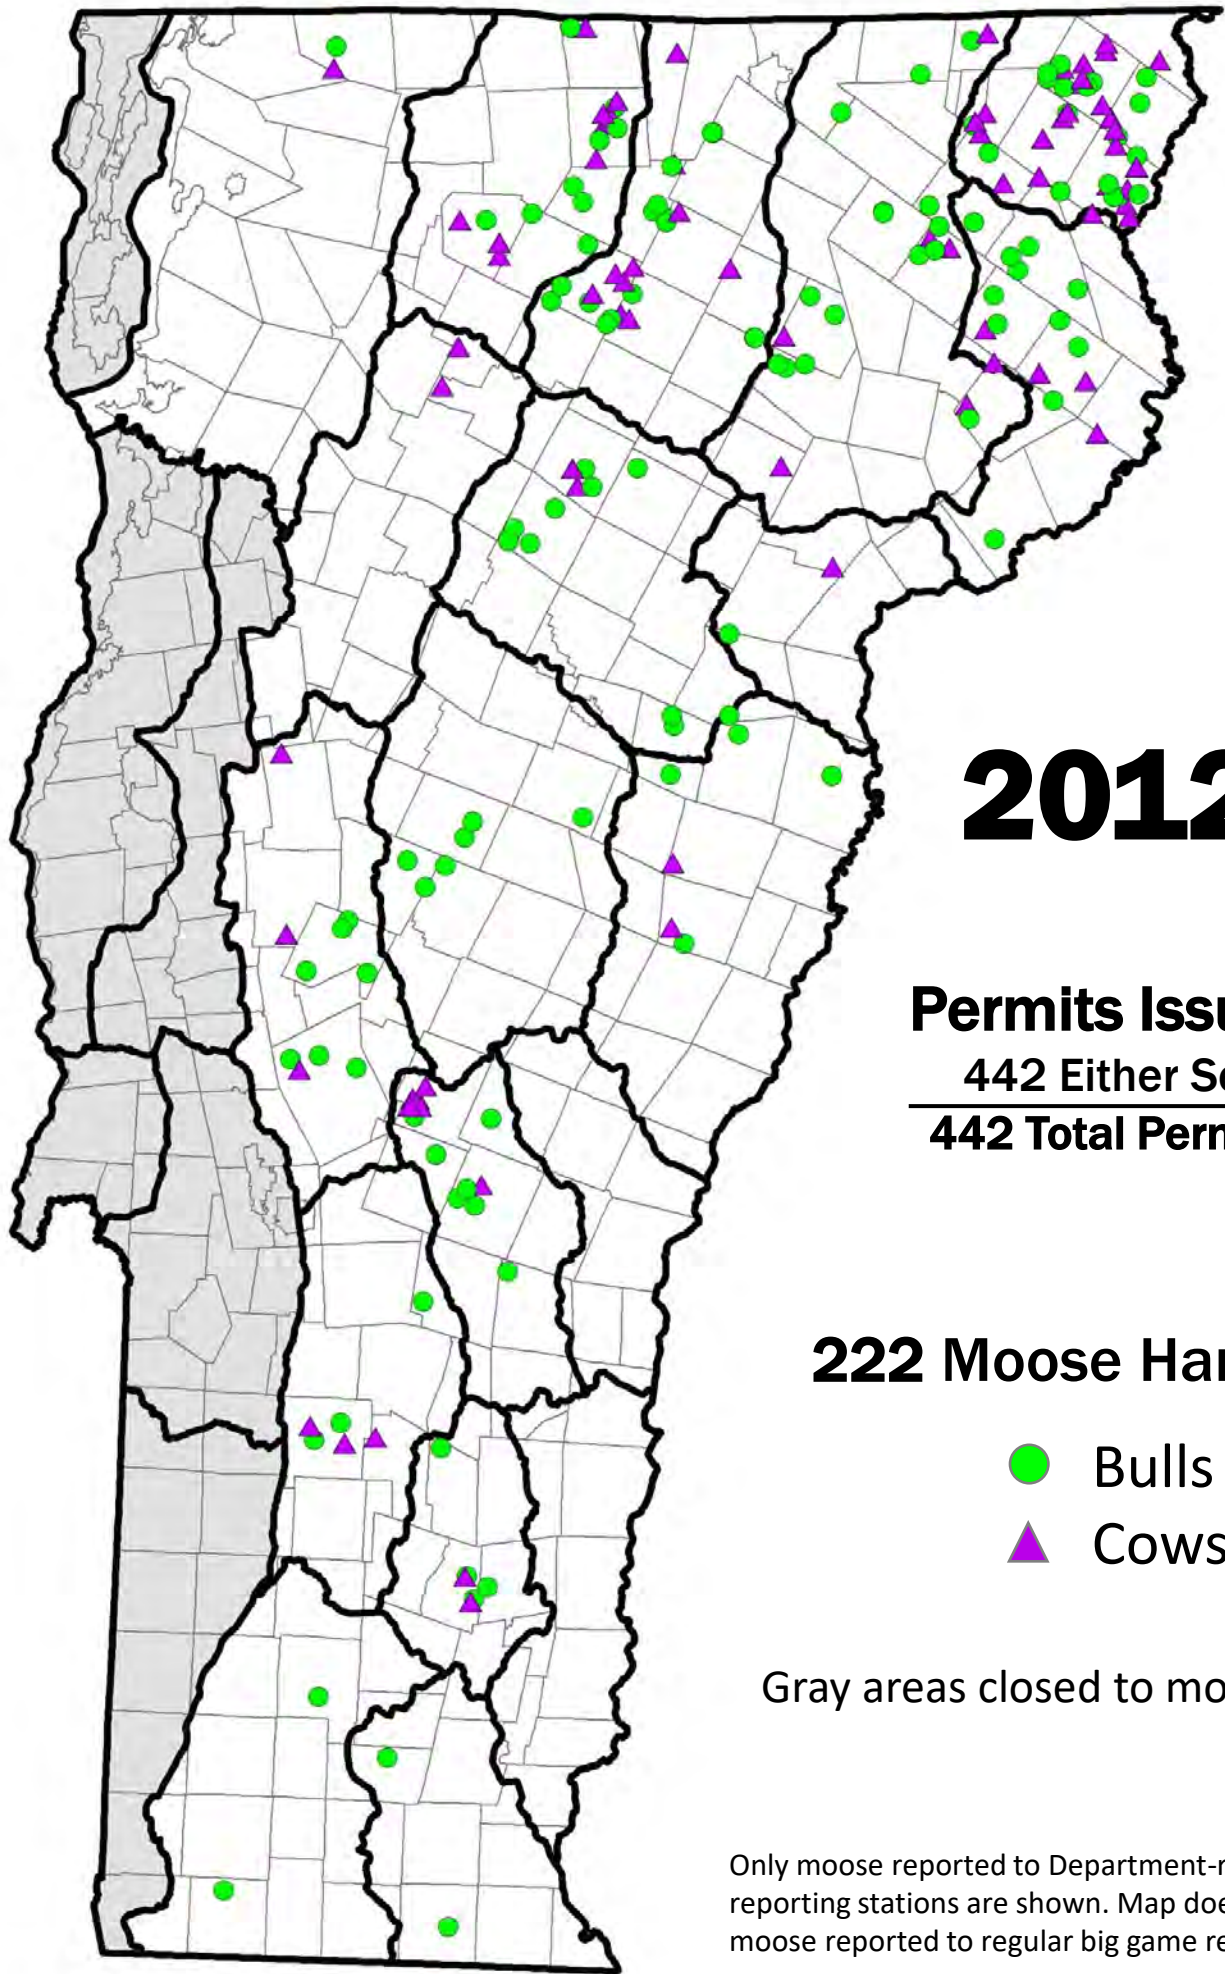

# 2013

**Permits Issued**  
413 Either Sex  

---

413 Total Permits

**221 Moose Harvested**

- Bulls
- ▲ Cows

Gray areas closed to moose hunting

Only moose reported to Department-run biological reporting stations are shown. Map does not show 50 moose reported to regular big game reporting stations.