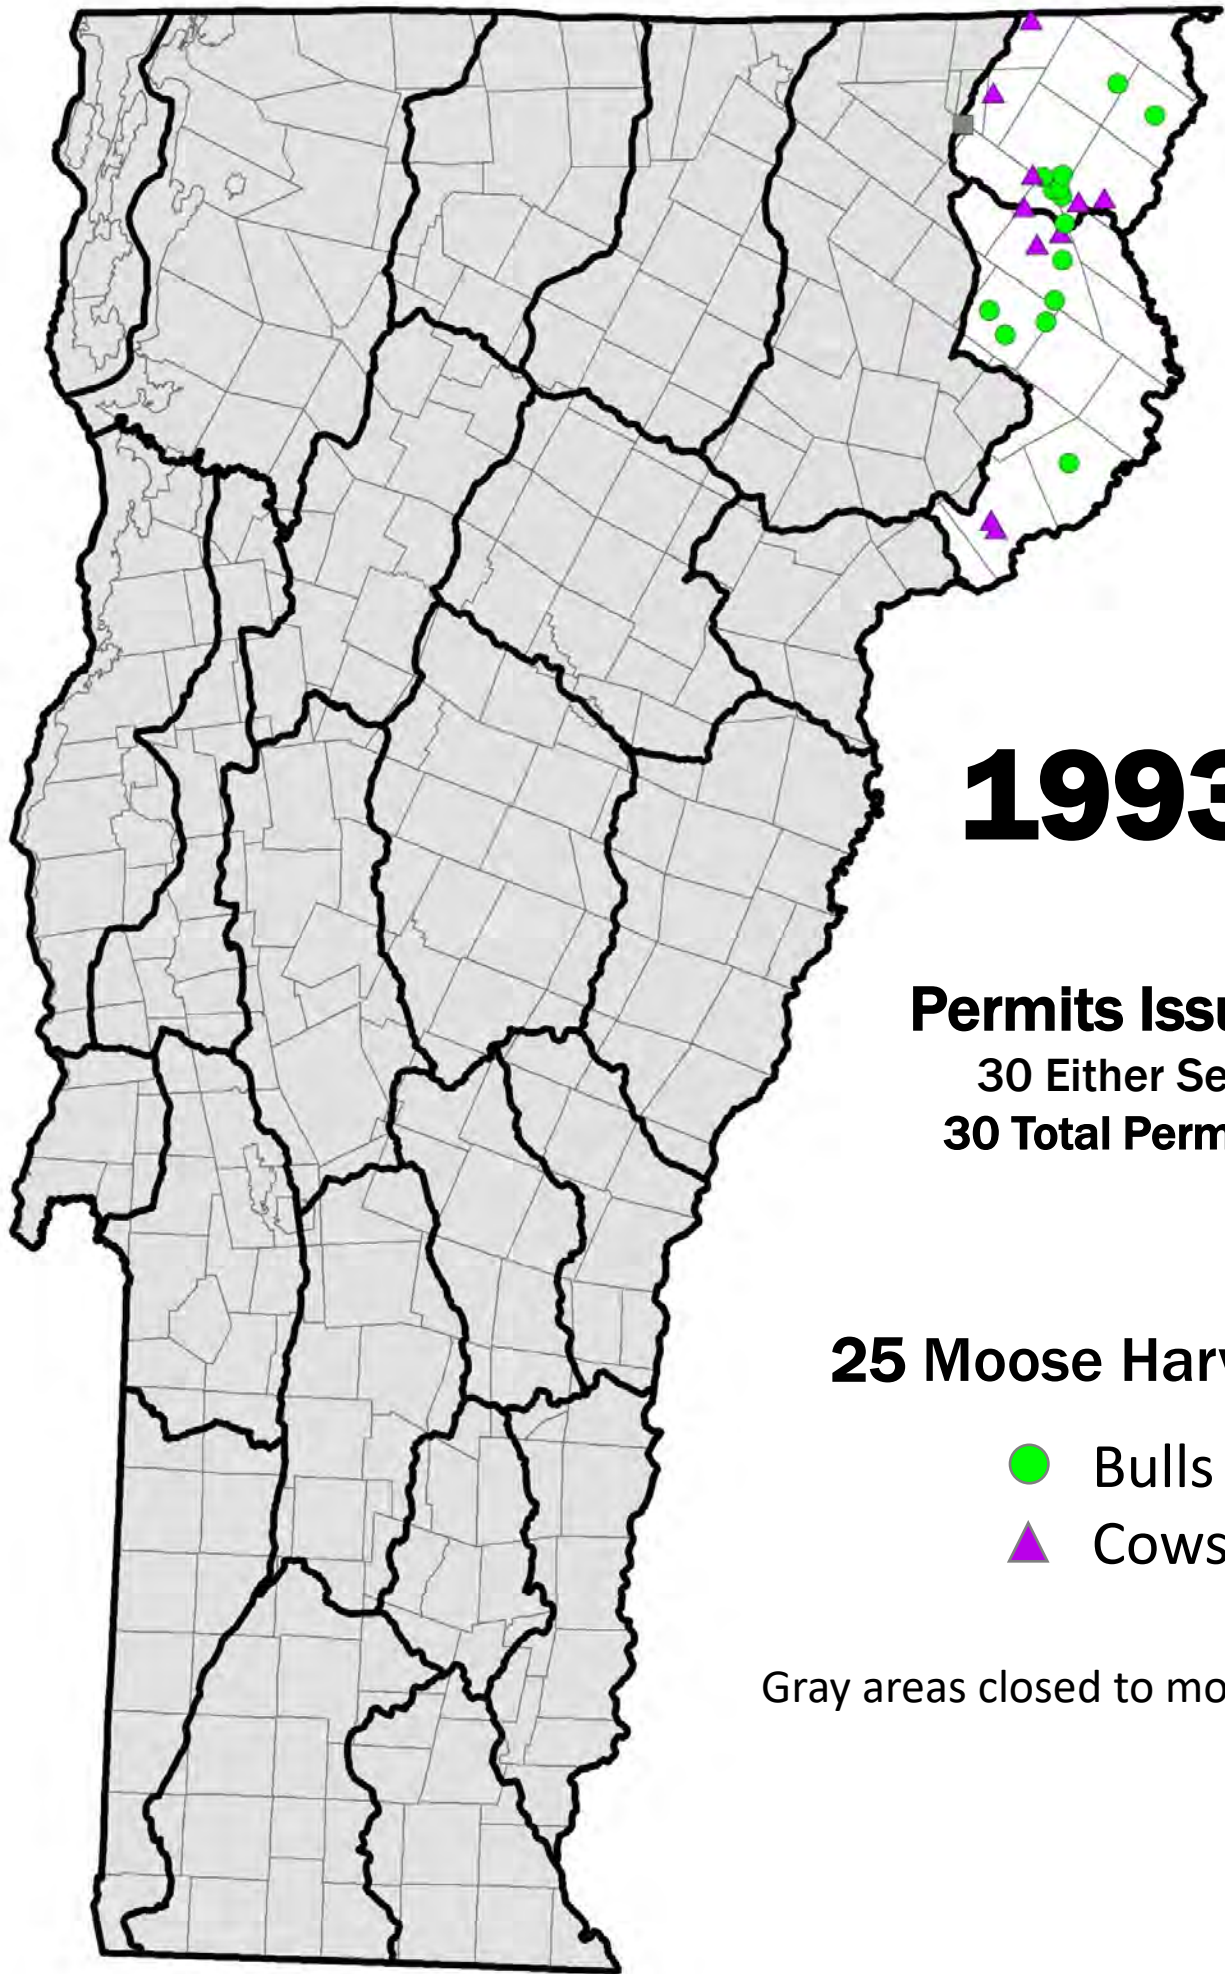

1993

Permits Issued

30 Either Sex
30 Total Permits

25 Moose Harvested

● Bulls

▲ Cows

Gray areas closed to moose hunting