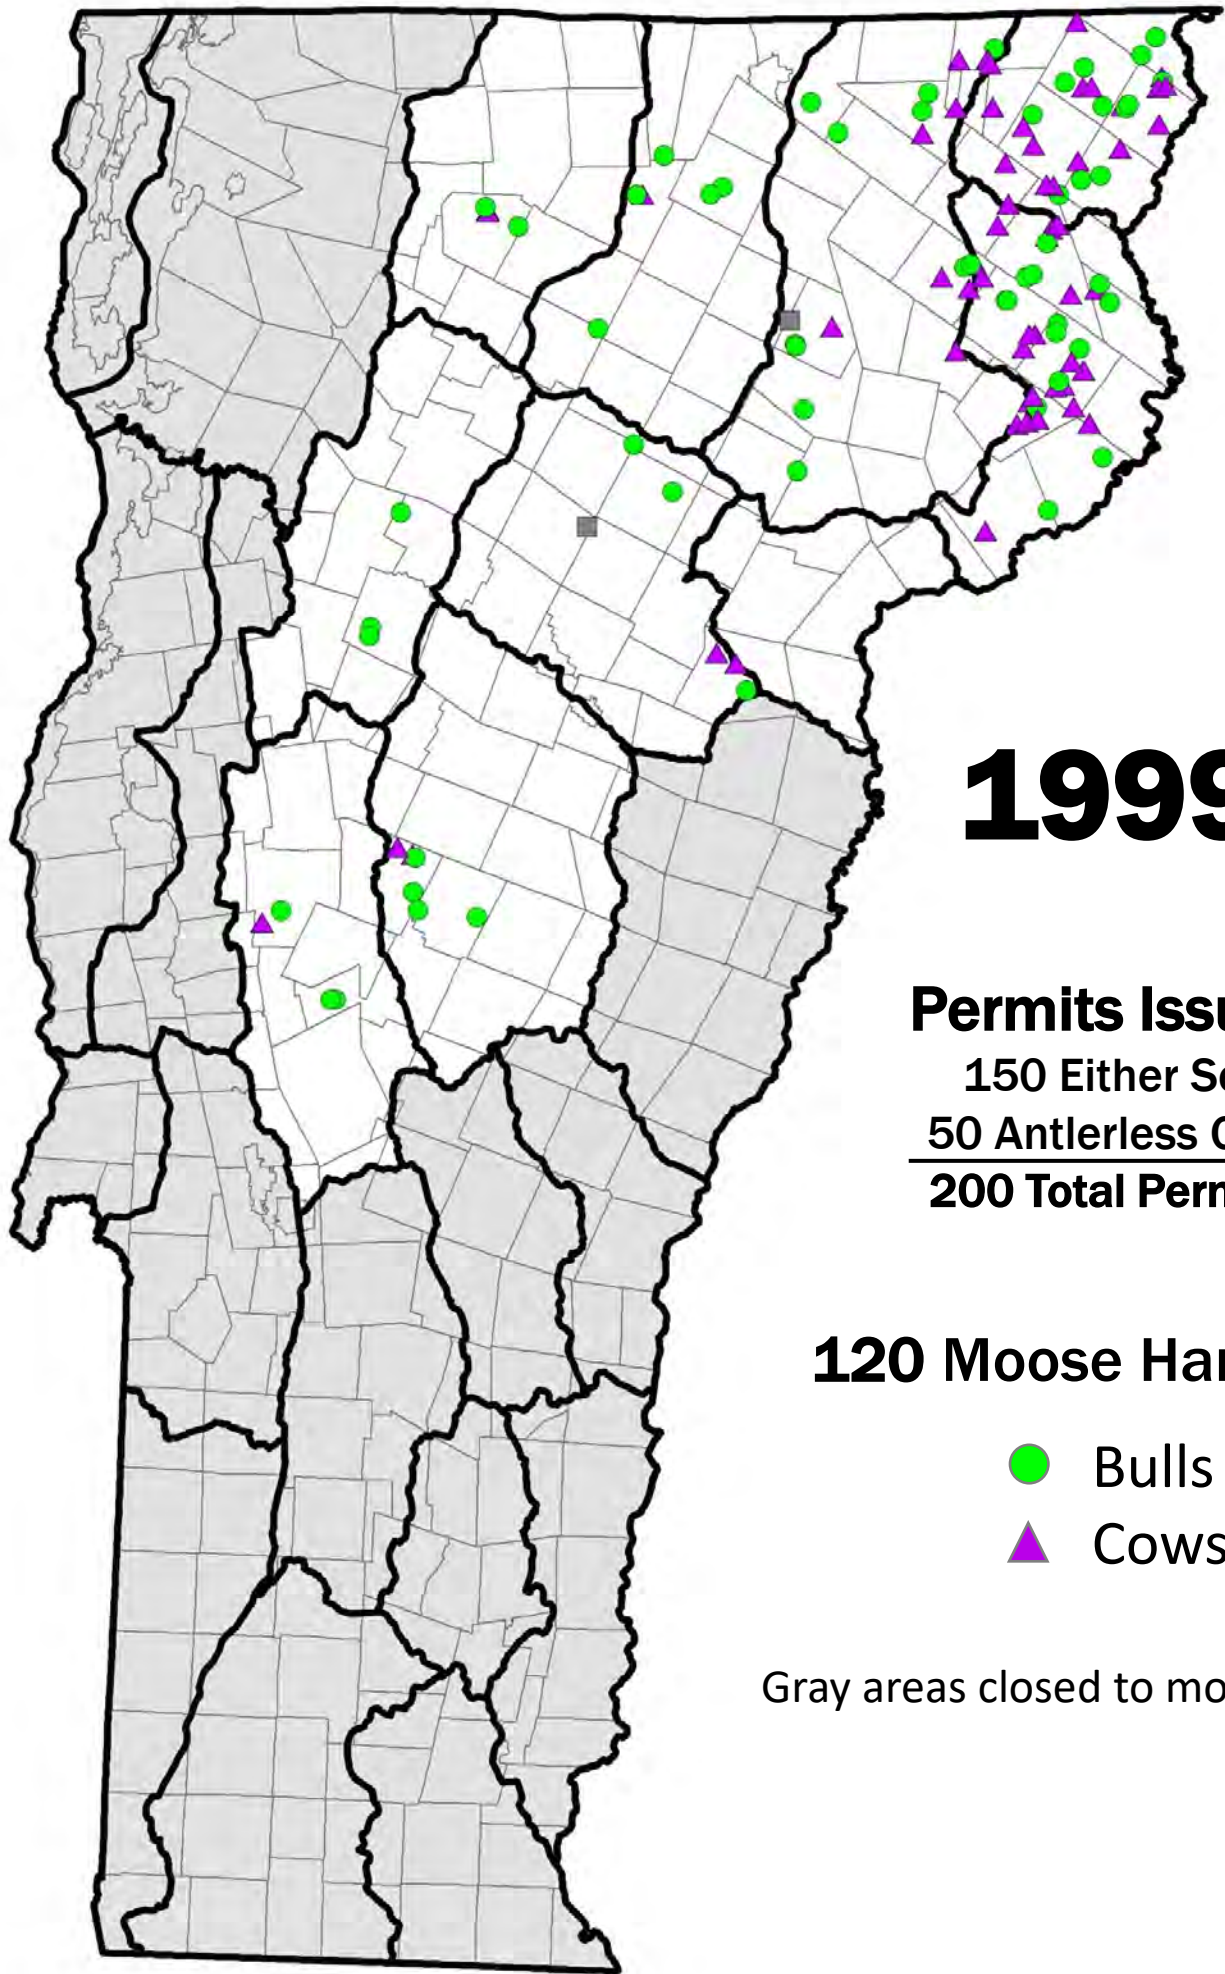

## 155 Moose Harvested

● Bulls

▲ Cows

Gray areas closed to moose hunting

**2000**

**Permits Issued**

166 Either Sex

49 Antlerless Only

**215 Total Permits**

**137 Moose Harvested**

● Bulls

▲ Cows

Gray areas closed to moose hunting