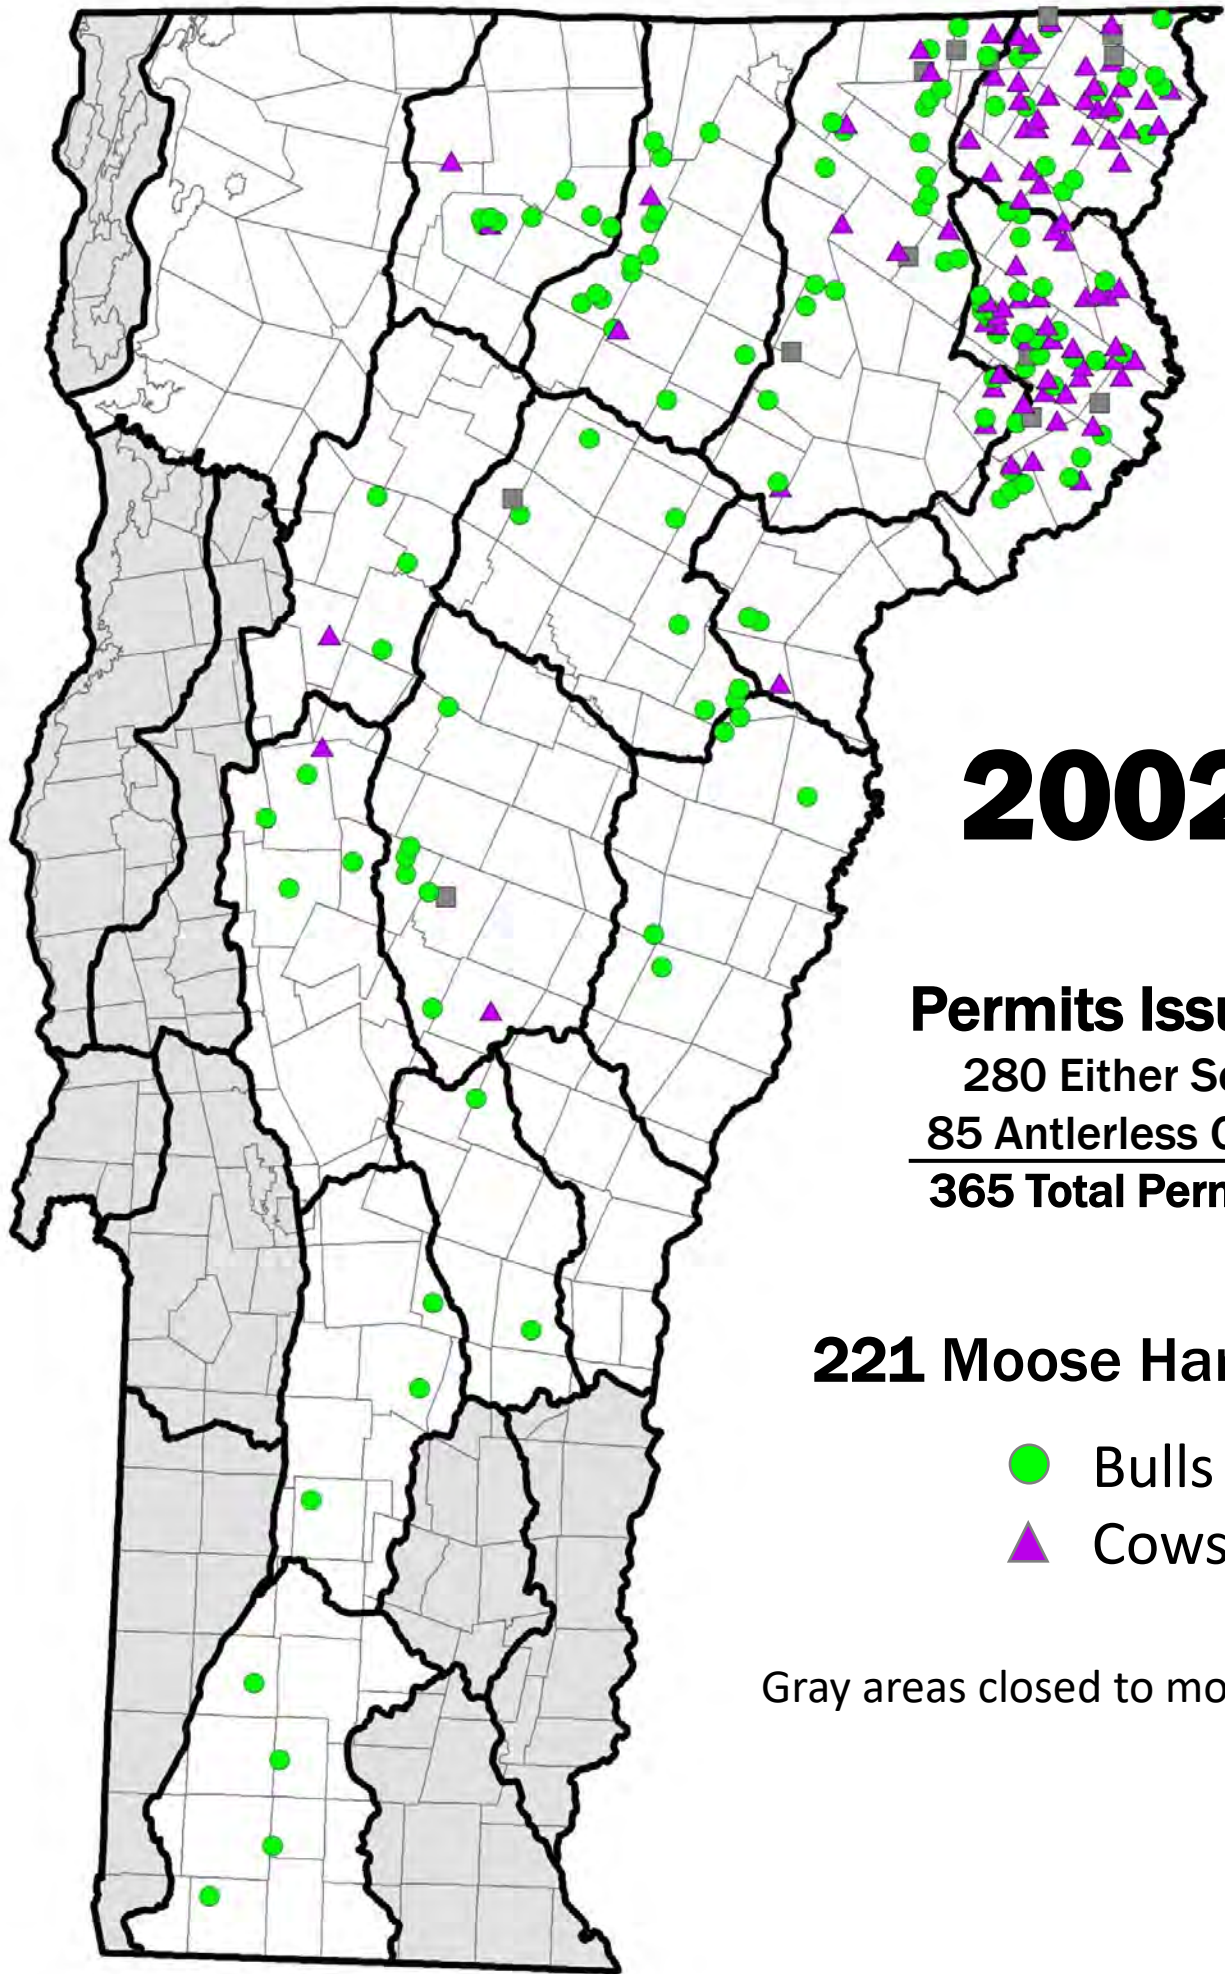

2002

Permits Issued

280 Either Sex

85 Antlerless Only

365 Total Permits

221 Moose Harvested

● Bulls

▲ Cows

Gray areas closed to moose hunting