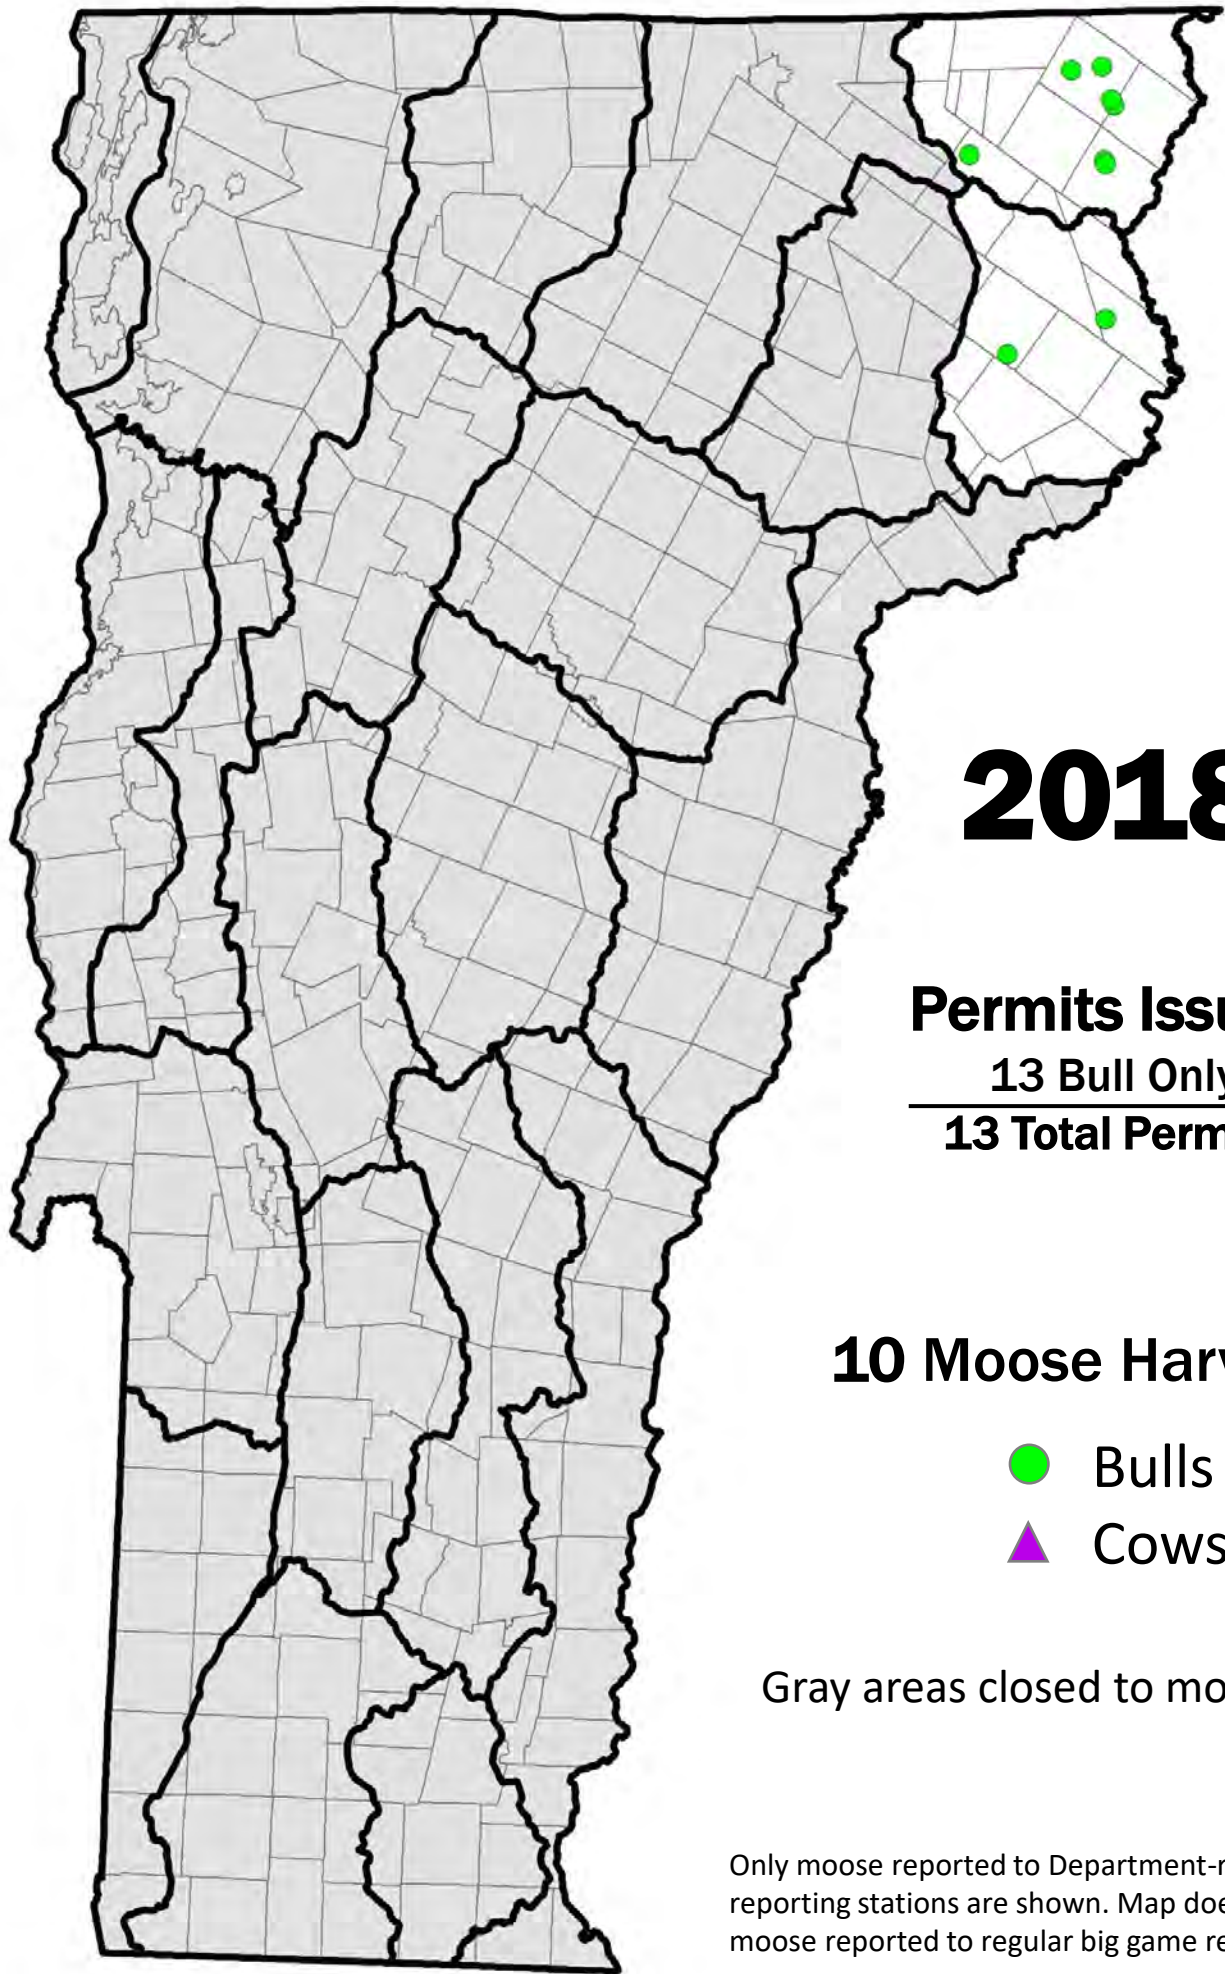

**2019**

**Permits Issued**

none

**0 Total Permits**

**0 Moose Harvested**

● Bulls

▲ Cows

Gray areas closed to moose hunting