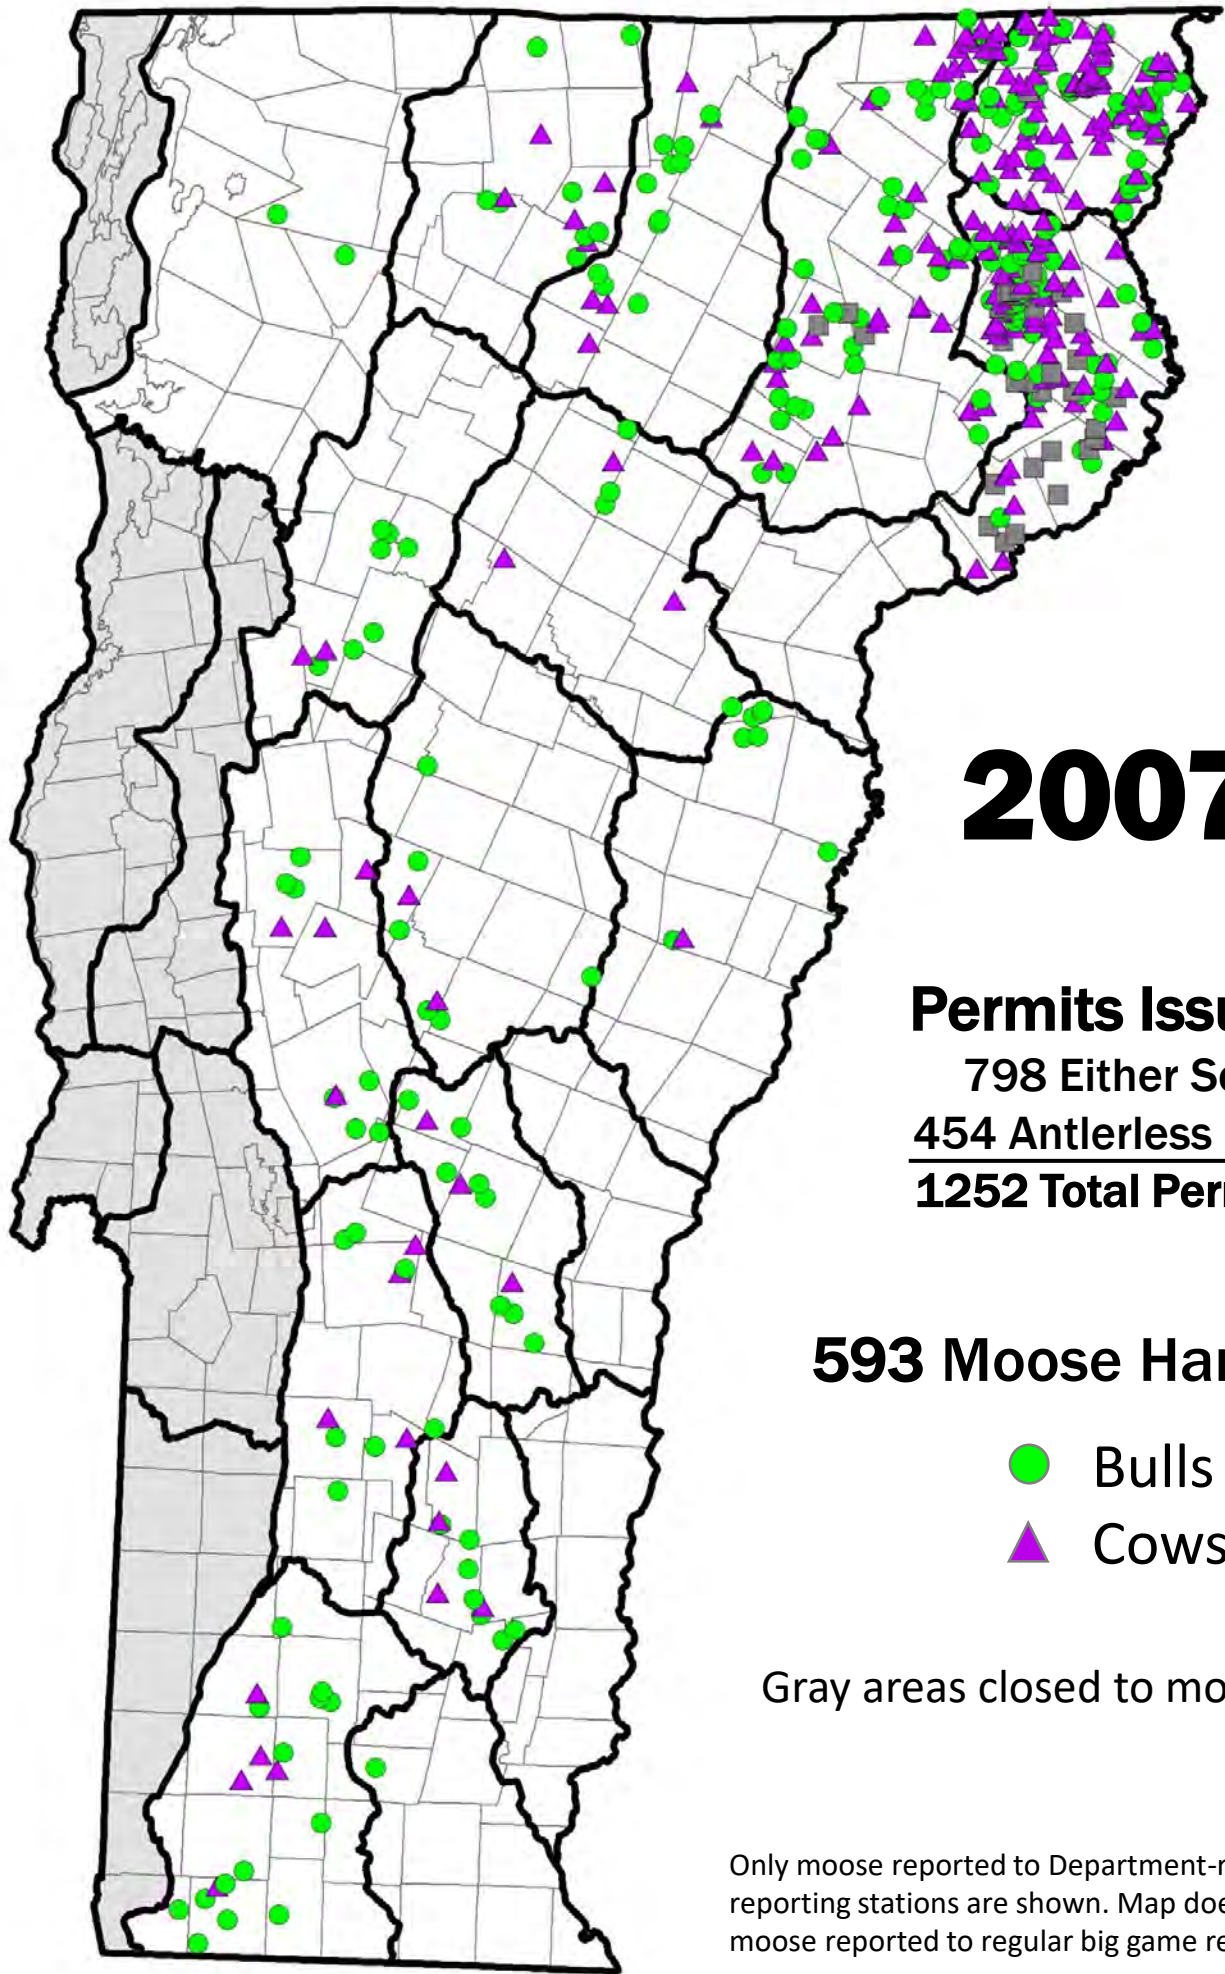

2007

Permits Issued

798 Either Sex
454 Antlerless Only
1252 Total Permits

593 Moose Harvested

● Bulls

▲ Cows

Gray areas closed to moose hunting

Only moose reported to Department-run biological reporting stations are shown. Map does not show 148 moose reported to regular big game reporting stations.